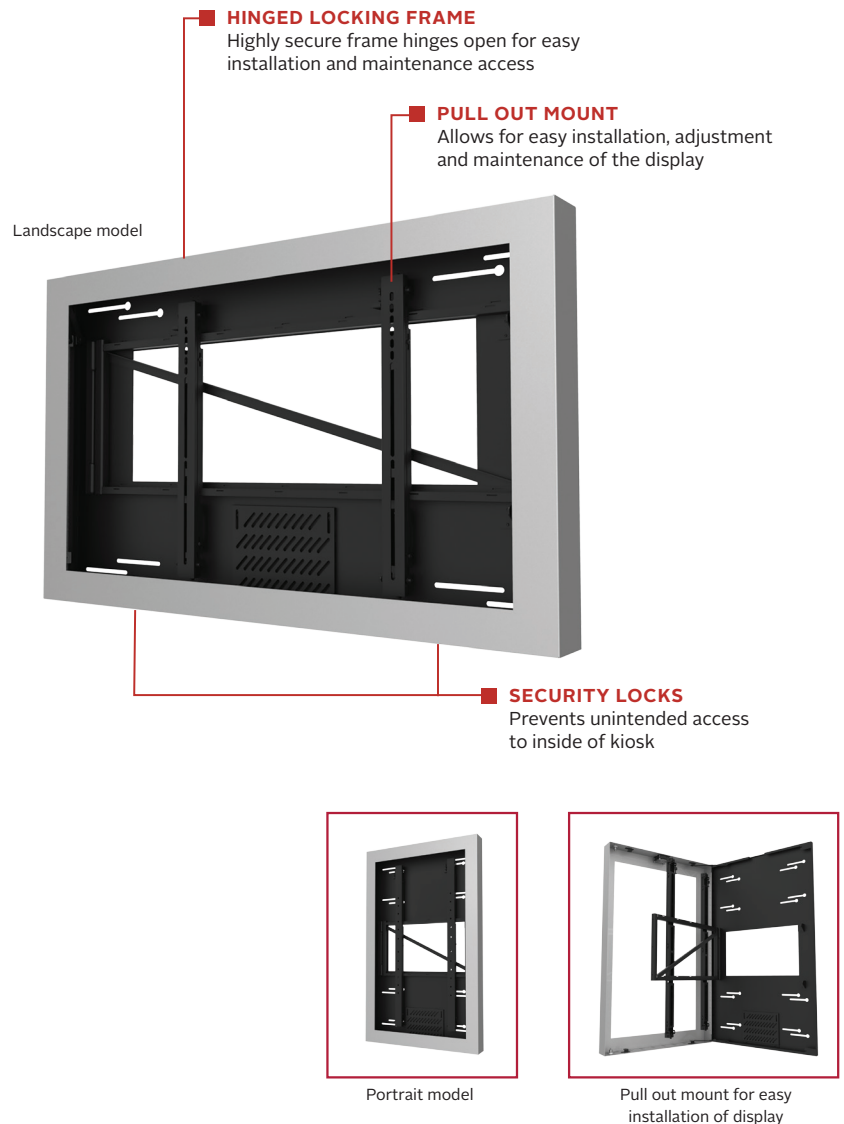

# Wall Kiosk Enclosure

Fits 40", 42", 46", 47", 48" and 55" Displays up to 50mm (2") Thick

Whether transforming a letter board into an interactive directory or making a movie poster come to life, Peerless-AV's wall kiosks create engaging digital solutions for portrait or landscape oriented applications. These wall kiosks accommodate most ultra-thin displays while providing room for media players, fans, and other electronic equipment to create an impressive interactive solution.

**Displaying digital signage content  
has never been easier!**

## Additional Features

- Eight way tool-less adjustment to quickly position display in kiosk window for flush alignment
- Accommodates displays 50mm (2.00") thick to accentuate the slim kiosk design
- VESA® 200 x 200 up to 400 x 600mm compatible
- Thermostat controlled circulation fans ensure proper airflow within the kiosk
- Low profile design extends 3.97" (101mm) away from the wall
- Hinged top frame offers easy access to the display and other internal components for easy maintenance and enhanced security
- Supports wide range of aesthetic options including glass/acrylic, multiple colors, vinyl wraps, etc. to best match environment or promote brand strategy
- Pre-assembled to simplify installation of the entire solution
- Custom sizes available for smaller and larger displays