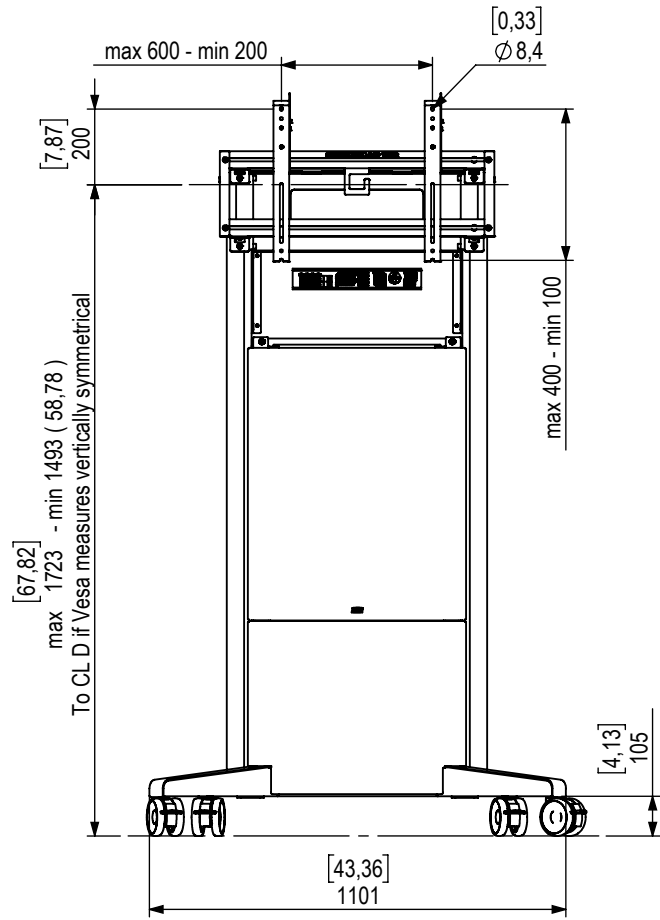

Technical drawing (mm/inch)
 K05-106-2 / K05-106-6 SMS Presence Mobile 1650 / 600x400 (Scale 1:20)

CL D - Centrum Line Display