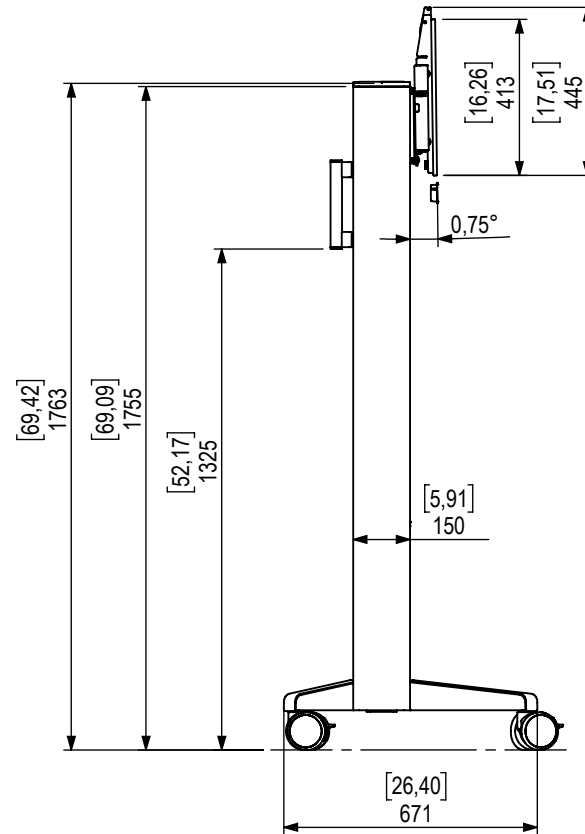

Technical drawing (mm/inch)
 K05-106-2 / K05-106-6 SMS Presence Mobile 1650 / 600x400 (Scale 1:20)

CL D - Centrum Line Display