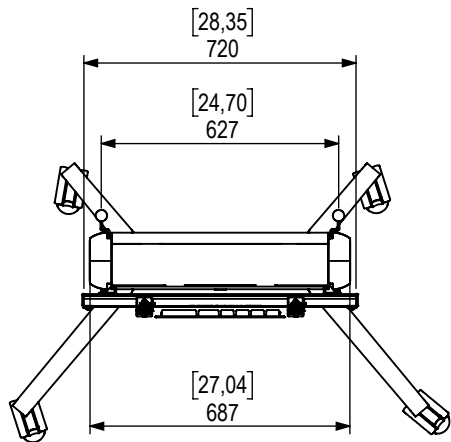

Technical drawing (mm/inch)
 K05-106-2 / K05-106-6 SMS Presence Mobile 1650 / 600x400 (Scale 1:20)

CL D - Centrum Line Display