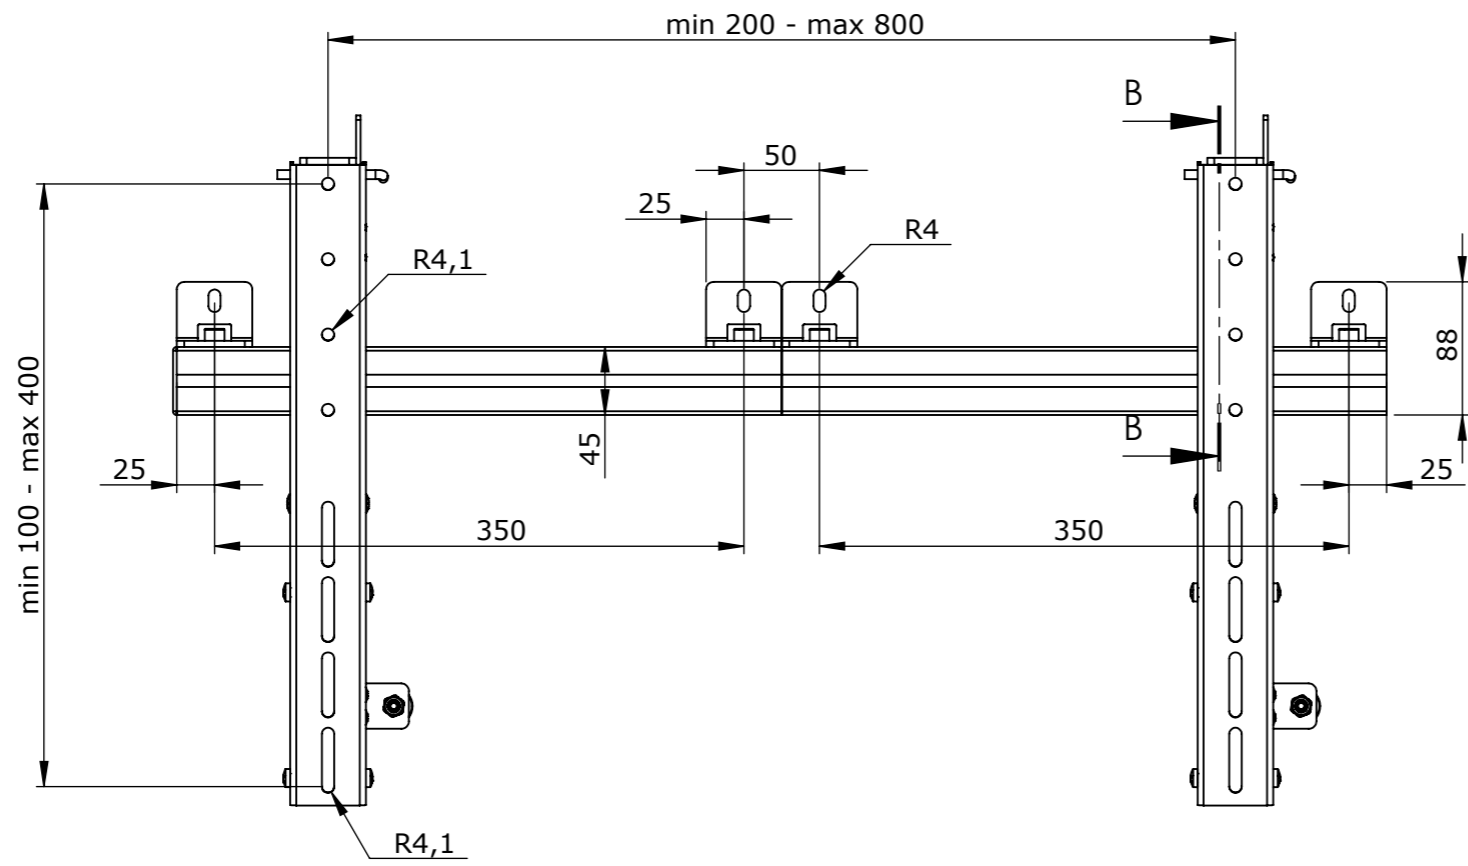

SMS Multi Display Wall Tilt Dimensions (in mm)

SECTION B-B
SCALE 1 : 3

DETAIL A
SCALE 1 : 1