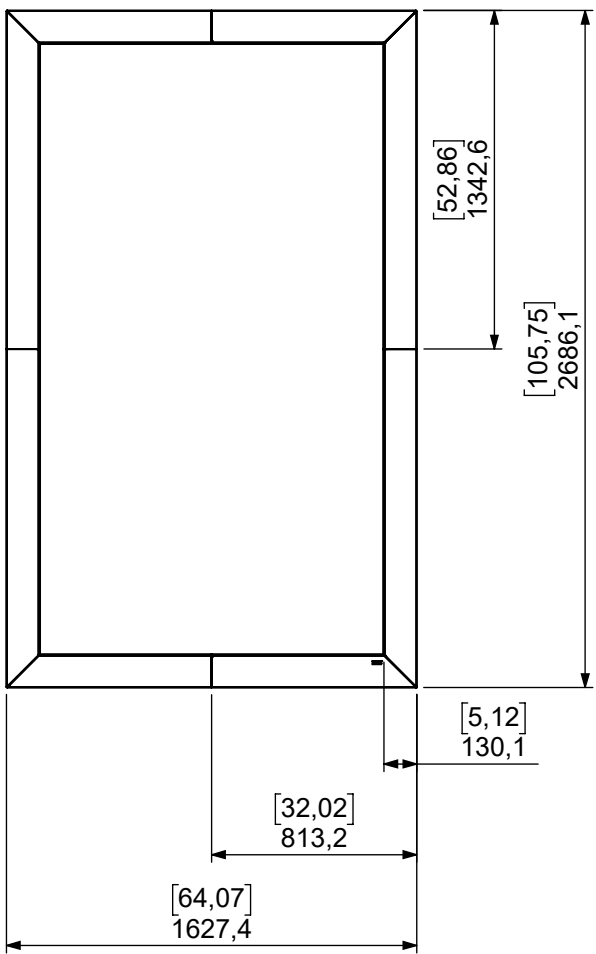

Technical drawing (mm/inch)

art no. / SmartTrim 2x2P Barco UNI-0005

SMART MEDIA SOLUTIONS