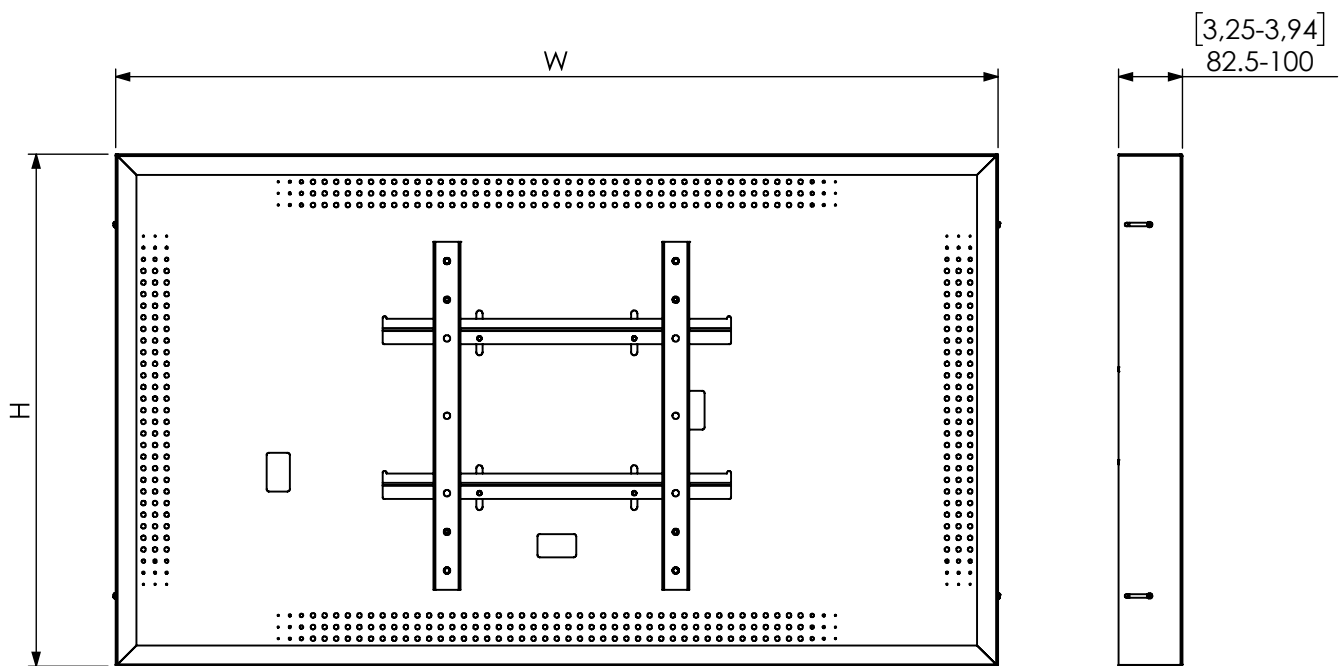

Technical Drawing

SMS Casing Ceiling

SMS Casing Ceiling

All dimensions in mm.
Dimensions in brackets [] are in inches

	Product Measurements (W x H)	Max Display Measurements
43"	1021 x 602 mm [40,20"x 23,70"]	1014 x 604 x 71mm
49"	1129 x 660 mm [44,45"x 25,98"]	1116 x 646 x 71mm
50"	1140 x 662 mm [44,89"x 26,07"]	1127 x 650 x 71mm
55"	1260 x 732 mm [49,59"x 28,80"]	1246 x 718 x 71mm