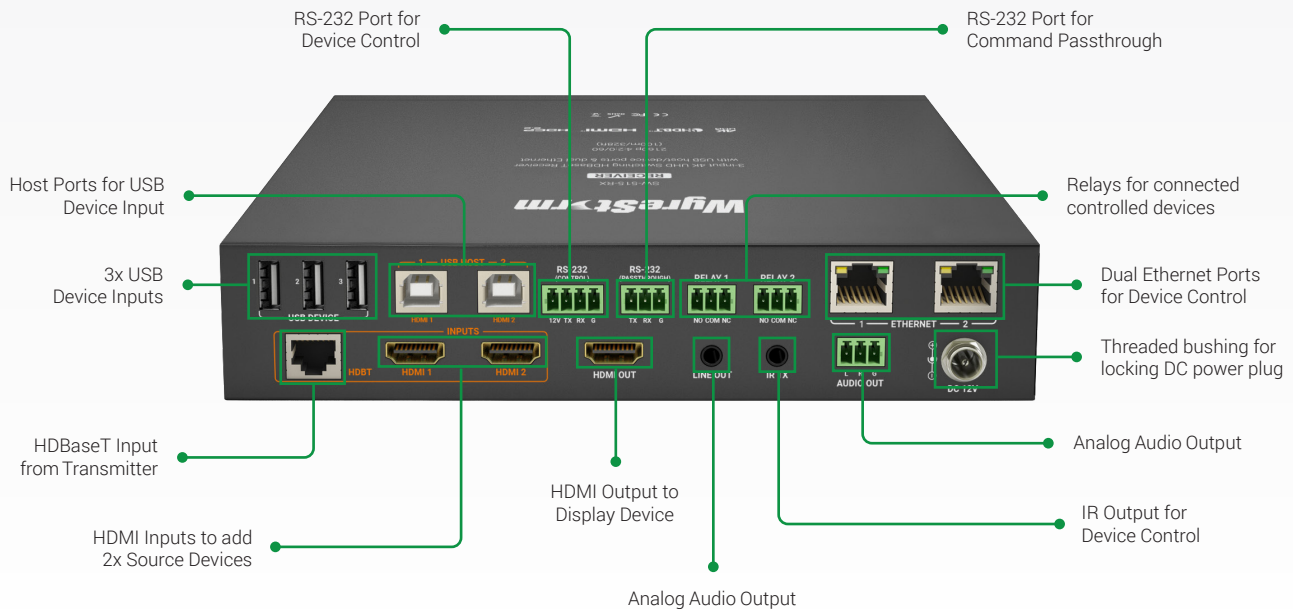

3-input 4K UHD Switching HDBaseT Receiver with USB Host/Device Ports & Dual Ethernet (4K: 100m/328ft)

SW-515-RX

Specification Sheet

WyreStorm - Powerful. Reliable. Simple.

Introduction

Powerful, next generation HDBaseT receiver compatible with WyreStorm's presentation switcher platform, perfect for corporate meeting and classroom environments. Automatically switches between a remote source sent over HDBaseT and 2 local HDMI sources, all with USB device extension. CEC triggering and 3rd party device relays further contribute to a superior and autonomous presentation experience.

Key Features

- HDBaseT receiver with switching inputs for education or corporate meeting rooms
- Automatic or manual switching between a remote HDBaseT source or 2 local HDMI's
- Bidirectional USB2.0 for connection of webcams, smart touchscreens and microphones
- Automatic or manual CEC triggering for compatible connected screens or projectors
- Condition based relays triggered on source presence
- Supports source content up to 4K/60 4:2:0 with HDCP 2.2

In the Box

- 1x SW-515-RX Transmitter
- 1x 12V DC Power Supply (US/UK/EU)
- 1x IR Transmitter
- 2x Mounting Brackets

- 4x 3-pin Screw Down Phoenix Connector
- 1x 4-pin Screw Down Phoenix Connector
- 1x Quickstart Guide