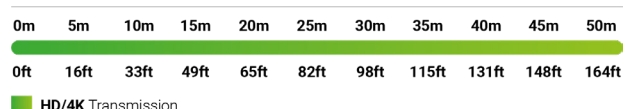

Optical HDMI Cable Performance Guide

Optical HDMI Cable Performance Guide

Optical HDMI Cable Performance Guide

Optical HDMI Cable Performance Guide

Optical HDMI Cable Performance Guide

Specifications

Transmission						
Transmission Encoding	Uncompressed AOC					
End to End Latency	10µs					
Maximum Transmission Bit Rate	24 Gbps (4-core, 6Gbps per lane)					
Video						
HDMI	(v2.0b) TMDs 600MHz Maximum (v2.1) FRL (Fixed Rate Link) 16b/18b encoding					
Input	1x HDMI: 19-pin type A Male					
Output	1x HDMI: 19-pin type D Male Type A Detachable Head					
Maximum Data Rate	22.28 Gbps					
Video Resolution (Max)		CAB-HAOC -15-x	CAB-HAOC -20-x	CAB-HAOC -30-x	CAB-HAOC -40-x	CAB-HAOC -50-x
	1920 x 1080p @120Hz					
	2560 x 1440p @144Hz					
	3840 x 2160p @60Hz 10bit HDR 4:2:0	15m/50ft	20m/65ft	30m/98ft	40m/131ft	50m/164ft
	3840 x 2160p @60Hz 12bit HDR 4:2:2					
	3840 x 2160p @60Hz 10bit HDR 4:4:4					
Supported Standards						
DCI Static HDR HDR10+ Dolby Vision HLG SL-HDR1 PQ BT.2020 BT.2100						
Audio						
Audio Formats	2ch PCM Multichannel LPCM DTS-X Dolby Atmos					
Maximum Sampling Rate	192KHz					
Maximum Audio Channels	32					
Audio Return Channel (ARC)	Supported					
Communication and Control						
HDCP	Pass-through, 2.3 Supported					
EDID	Pass-through, RX>TX					
Ethernet	100Mbps Supported					
Consumer Electronics Control (CEC)	Supported					
Auto Low Latency Mode (ALLM)	Supported					
Variable Refresh Rate (VRR)	Supported					
Installation Restrictions						
Max Bend Radius	2cm/0.78in					
Max Pull Tension	15kg/33lbs					
Orientation	Uni-directional - Observe signal flow direction prior to installation					
Power						
Power Supply	Passive 4.5v~5.5v VCC (From Connected Source)					
Max Power Consumption	250mW					
Environmental						
Operating Temperature	14°F ~ 122°F (-10°C ~ 50°C) 10% ~ 90%, non-condensing					
Storage Temperature	-4°F to ~ 140°F (-20°C ~ +60°C) 10% ~ 90%, non-condensing					
Maximum BTU	0.85 BTU/hr					
Impact	Low, free from single use plastic					
Dimensions and Weight (Connector Housing)						
Height	9mm/0.36in					
Width	19.8mm/0.78in					
Depth	39.5mm/1.56in					
Weight	NA					
Cable Length (Connector to Connector)	CAB-HAOC -15-x	CAB-HAOC -20-x	CAB-HAOC -30-x	CAB-HAOC -40-x	CAB-HAOC -50-x	
	15m/50ft	20m/65ft	30m/98ft	40m/131ft	50m/164ft	
Regulatory						
Safety and Emission	CAB-HAOC-xx-C: CE FCC RoHS CPR		CAB-HAOC-xx-P: CE FCC RoHS Plenum UL (CL3) FT6			