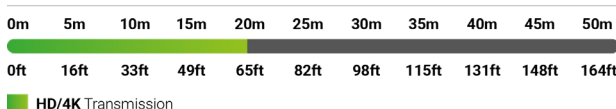

Optical HDMI Cable Performance Guide

Optical HDMI Cable Performance Guide

Optical HDMI Cable Performance Guide

Optical HDMI Cable Performance Guide

Optical HDMI Cable Performance Guide

Specifications

Transmission						
Transmission Encoding	Uncompressed AOC					
End to End Latency	10µs					
Maximum Transmission Bit Rate	24 Gbps (4-core, 6Gbps per lane)					
Video						
HDMI	(v2.0b) TMDs 600MHz Maximum (v2.1) FRL (Fixed Rate Link) 16b/18b encoding					
Input	1x HDMI: 19-pin type A Male					
Output	1x HDMI: 19-pin type D Male Type A Detachable Head					
Maximum Data Rate	22.28 Gbps					
Video Resolution (Max)		CAB-HAOC -15-x	CAB-HAOC -20-x	CAB-HAOC -30-x	CAB-HAOC -40-x	CAB-HAOC -50-x
	1920 x 1080p @120Hz					
	2560 x 1440p @144Hz					
	3840 x 2160p @60Hz 10bit HDR 4:2:0	15m/50ft	20m/65ft	30m/98ft	40m/131ft	50m/164ft
	3840 x 2160p @60Hz 12bit HDR 4:2:2					
	3840 x 2160p @60Hz 10bit HDR 4:4:4					
Supported Standards						
DCI Static HDR HDR10+ Dolby Vision HLG SL-HDR1 PQ BT.2020 BT.2100						
Audio						
Audio Formats	2ch PCM Multichannel LPCM DTS-X Dolby Atmos					
Maximum Sampling Rate	192KHz					
Maximum Audio Channels	32					
Audio Return Channel (ARC)	Supported					
Communication and Control						
HDCP	Pass-through, 2.3 Supported					
EDID	Pass-through, RX>TX					
Ethernet	100Mbps Supported					
Consumer Electronics Control (CEC)	Supported					
Auto Low Latency Mode (ALLM)	Supported					
Variable Refresh Rate (VRR)	Supported					
Installation Restrictions						
Max Bend Radius	2cm/0.78in					
Max Pull Tension	15kg/33lbs					
Orientation	Uni-directional - Observe signal flow direction prior to installation					
Power						
Power Supply	Passive 4.5v~5.5v VCC (From Connected Source)					
Max Power Consumption	250mW					
Environmental						
Operating Temperature	14°F ~ 122°F (-10°C ~ 50°C) 10% ~ 90%, non-condensing					
Storage Temperature	-4°F to ~ 140°F (-20°C ~ +60°C) 10% ~ 90%, non-condensing					
Maximum BTU	0.85 BTU/hr					
Impact	Low, free from single use plastic					
Dimensions and Weight (Connector Housing)						
Height	9mm/0.36in					
Width	19.8mm/0.78in					
Depth	39.5mm/1.56in					
Weight	NA					
Cable Length (Connector to Connector)	CAB-HAOC -15-x	CAB-HAOC -20-x	CAB-HAOC -30-x	CAB-HAOC -40-x	CAB-HAOC -50-x	
	15m/50ft	20m/65ft	30m/98ft	40m/131ft	50m/164ft	
Regulatory						
Safety and Emission	CAB-HAOC-xx-C: CE FCC RoHS CPR		CAB-HAOC-xx-P: CE FCC RoHS Plenum UL (CL3) FT6			