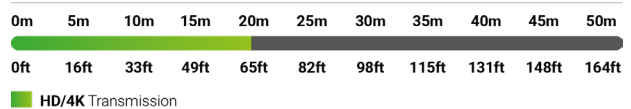

Optical HDMI Cable Performance Guide

Optical HDMI Cable Performance Guide

Optical HDMI Cable Performance Guide

Optical HDMI Cable Performance Guide

Optical HDMI Cable Performance Guide

Specifications

Transmission						
Transmission Encoding	Uncompressed AOC					
End to End Latency	10µs					
Maximum Transmission Bit Rate	24 Gbps (4-core, 6Gbps per lane)					
Video						
HDMI	(v2.0b) TMDs 600MHz Maximum (v2.1) FRL (Fixed Rate Link) 16b/18b encoding					
Input	1x HDMI: 19-pin type A Male					
Output	1x HDMI: 19-pin type D Male Type A Detachable Head					
Maximum Data Rate	22.28 Gbps					
Video Resolution (Max)		CAB-HAOC -15-x	CAB-HAOC -20-x	CAB-HAOC -30-x	CAB-HAOC -40-x	CAB-HAOC -50-x
	1920 x 1080p @120Hz					
	2560 x 1440p @144Hz					
	3840 x 2160p @60Hz 10bit HDR 4:2:0	15m/50ft	20m/65ft	30m/98ft	40m/131ft	50m/164ft
	3840 x 2160p @60Hz 12bit HDR 4:2:2					
	3840 x 2160p @60Hz 10bit HDR 4:4:4					
Supported Standards						
DCI Static HDR HDR10+ Dolby Vision HLG SL-HDR1 PQ BT.2020 BT.2100						
Audio						
Audio Formats	2ch PCM Multichannel LPCM DTS-X Dolby Atmos					
Maximum Sampling Rate	192KHz					
Maximum Audio Channels	32					
Audio Return Channel (ARC)	Supported					
Communication and Control						
HDCP	Pass-through, 2.3 Supported					
EDID	Pass-through, RX>TX					
Ethernet	100Mbps Supported					
Consumer Electronics Control (CEC)	Supported					
Auto Low Latency Mode (ALLM)	Supported					
Variable Refresh Rate (VRR)	Supported					
Installation Restrictions						
Max Bend Radius	2cm/0.78in					
Max Pull Tension	15kg/33lbs					
Orientation	Uni-directional - Observe signal flow direction prior to installation					
Power						
Power Supply	Passive 4.5v~5.5v VCC (From Connected Source)					
Max Power Consumption	250mW					
Environmental						
Operating Temperature	14°F ~ 122°F (-10°C ~ 50°C) 10% ~ 90%, non-condensing					
Storage Temperature	-4°F to ~ 140°F (-20°C ~ +60°C) 10% ~ 90%, non-condensing					
Maximum BTU	0.85 BTU/hr					
Impact	Low, free from single use plastic					
Dimensions and Weight (Connector Housing)						
Height	9mm/0.36in					
Width	19.8mm/0.78in					
Depth	39.5mm/1.56in					
Weight	NA					
Cable Length (Connector to Connector)	CAB-HAOC -15-x	CAB-HAOC -20-x	CAB-HAOC -30-x	CAB-HAOC -40-x	CAB-HAOC -50-x	
	15m/50ft	20m/65ft	30m/98ft	40m/131ft	50m/164ft	
Regulatory						
Safety and Emission	CAB-HAOC-xx-C: CE FCC RoHS CPR		CAB-HAOC-xx-P: CE FCC RoHS Plenum UL (CL3) FT6			