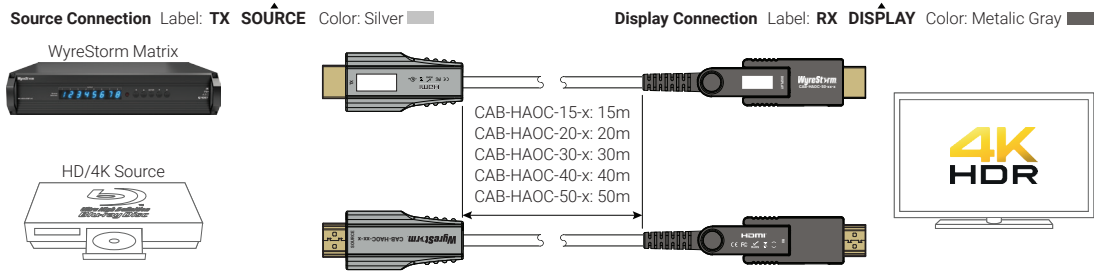

Now established as the most powerful form of HDMI extension, WyreStorm active optical cables offer the best of both worlds: pixel-perfect long distance transmission of content and native HDMI communication. This model features a detachable RX head and is certified for fire safety.

In the Box

- 1x Hybrid Active Optical Cable
- 2x Reusable Cable Ties
- 1x Type D-A HDMI Head converter
- 2x Retaining Screws for HDMI head
- 1x Micro USB power cable (back up only)
- 1x Quickstart Guide

Right Product for the Right Application.

Note: Cable is unidirectional. Follow the connector labeling and color coding to ensure proper operation of the cable.