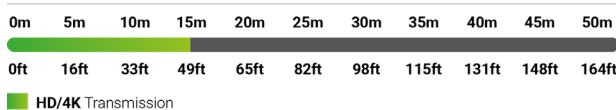

Optical HDMI Cable Performance Guide

Optical HDMI Cable Performance Guide

Optical HDMI Cable Performance Guide

Optical HDMI Cable Performance Guide

Optical HDMI Cable Performance Guide

Specifications

Transmission						
Transmission Encoding	Uncompressed AOC					
End to End Latency	10µs					
Maximum Transmission Bit Rate	24 Gbps (4-core, 6Gbps per lane)					
Video						
HDMI	(v2.0b) TMDs 600MHz Maximum (v2.1) FRL (Fixed Rate Link) 16b/18b encoding					
Input	1x HDMI: 19-pin type A Male					
Output	1x HDMI: 19-pin type D Male Type A Detachable Head					
Maximum Data Rate	22.28 Gbps					
Video Resolution (Max)		CAB-HAOC -15-x	CAB-HAOC -20-x	CAB-HAOC -30-x	CAB-HAOC -40-x	CAB-HAOC -50-x
	1920 x 1080p @120Hz					
	2560 x 1440p @144Hz					
	3840 x 2160p @60Hz 10bit HDR 4:2:0	15m/50ft	20m/65ft	30m/98ft	40m/131ft	50m/164ft
	3840 x 2160p @60Hz 12bit HDR 4:2:2					
	3840 x 2160p @60Hz 10bit HDR 4:4:4					
Supported Standards						
DCI Static HDR HDR10+ Dolby Vision HLG SL-HDR1 PQ BT.2020 BT.2100						
Audio						
Audio Formats	2ch PCM Multichannel LPCM DTS-X Dolby Atmos					
Maximum Sampling Rate	192KHz					
Maximum Audio Channels	32					
Audio Return Channel (ARC)	Supported					
Communication and Control						
HDCP	Pass-through, 2.3 Supported					
EDID	Pass-through, RX>TX					
Ethernet	100Mbps Supported					
Consumer Electronics Control (CEC)	Supported					
Auto Low Latency Mode (ALLM)	Supported					
Variable Refresh Rate (VRR)	Supported					
Installation Restrictions						
Max Bend Radius	2cm/0.78in					
Max Pull Tension	15kg/33lbs					
Orientation	Uni-directional - Observe signal flow direction prior to installation					
Power						
Power Supply	Passive 4.5v~5.5v VCC (From Connected Source)					
Max Power Consumption	250mW					
Environmental						
Operating Temperature	14°F ~ 122°F (-10°C ~ 50°C) 10% ~ 90%, non-condensing					
Storage Temperature	-4°F to ~ 140°F (-20°C ~ +60°C) 10% ~ 90%, non-condensing					
Maximum BTU	0.85 BTU/hr					
Impact	Low, free from single use plastic					
Dimensions and Weight (Connector Housing)						
Height	9mm/0.36in					
Width	19.8mm/0.78in					
Depth	39.5mm/1.56in					
Weight	NA					
Cable Length (Connector to Connector)	CAB-HAOC -15-x	CAB-HAOC -20-x	CAB-HAOC -30-x	CAB-HAOC -40-x	CAB-HAOC -50-x	
	15m/50ft	20m/65ft	30m/98ft	40m/131ft	50m/164ft	
Regulatory						
Safety and Emission	CAB-HAOC-xx-C: CE FCC RoHS CPR		CAB-HAOC-xx-P: CE FCC RoHS Plenum UL (CL3) FT6			