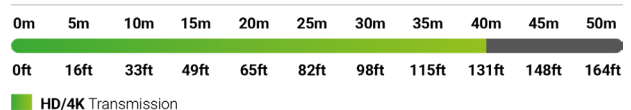

Optical HDMI Cable Performance Guide

Optical HDMI Cable Performance Guide

Optical HDMI Cable Performance Guide

Optical HDMI Cable Performance Guide

Optical HDMI Cable Performance Guide

Specifications

Transmission						
Transmission Encoding	Uncompressed AOC					
End to End Latency	10µs					
Maximum Transmission Bit Rate	24 Gbps (4-core, 6Gbps per lane)					
Video						
HDMI	(v2.0b) TMDs 600MHz Maximum (v2.1) FRL (Fixed Rate Link) 16b/18b encoding					
Input	1x HDMI: 19-pin type A Male					
Output	1x HDMI: 19-pin type D Male Type A Detachable Head					
Maximum Data Rate	22.28 Gbps					
Video Resolution (Max)		CAB-HAOC -15-x	CAB-HAOC -20-x	CAB-HAOC -30-x	CAB-HAOC -40-x	CAB-HAOC -50-x
	1920 x 1080p @120Hz					
	2560 x 1440p @144Hz					
	3840 x 2160p @60Hz 10bit HDR 4:2:0	15m/50ft	20m/65ft	30m/98ft	40m/131ft	50m/164ft
	3840 x 2160p @60Hz 12bit HDR 4:2:2					
	3840 x 2160p @60Hz 10bit HDR 4:4:4					
Supported Standards						
DCI Static HDR HDR10+ Dolby Vision HLG SL-HDR1 PQ BT.2020 BT.2100						
Audio						
Audio Formats	2ch PCM Multichannel LPCM DTS-X Dolby Atmos					
Maximum Sampling Rate	192KHz					
Maximum Audio Channels	32					
Audio Return Channel (ARC)	Supported					
Communication and Control						
HDCP	Pass-through, 2.3 Supported					
EDID	Pass-through, RX>TX					
Ethernet	100Mbps Supported					
Consumer Electronics Control (CEC)	Supported					
Auto Low Latency Mode (ALLM)	Supported					
Variable Refresh Rate (VRR)	Supported					
Installation Restrictions						
Max Bend Radius	2cm/0.78in					
Max Pull Tension	15kg/33lbs					
Orientation	Uni-directional - Observe signal flow direction prior to installation					
Power						
Power Supply	Passive 4.5v~5.5v VCC (From Connected Source)					
Max Power Consumption	250mW					
Environmental						
Operating Temperature	14°F ~ 122°F (-10°C ~ 50°C) 10% ~ 90%, non-condensing					
Storage Temperature	-4°F to ~ 140°F (-20°C ~ +60°C) 10% ~ 90%, non-condensing					
Maximum BTU	0.85 BTU/hr					
Impact	Low, free from single use plastic					
Dimensions and Weight (Connector Housing)						
Height	9mm/0.36in					
Width	19.8mm/0.78in					
Depth	39.5mm/1.56in					
Weight	NA					
Cable Length (Connector to Connector)	CAB-HAOC -15-x	CAB-HAOC -20-x	CAB-HAOC -30-x	CAB-HAOC -40-x	CAB-HAOC -50-x	
	15m/50ft	20m/65ft	30m/98ft	40m/131ft	50m/164ft	
Regulatory						
Safety and Emission	CAB-HAOC-xx-C: CE FCC RoHS CPR		CAB-HAOC-xx-P: CE FCC RoHS Plenum UL (CL3) FT6			