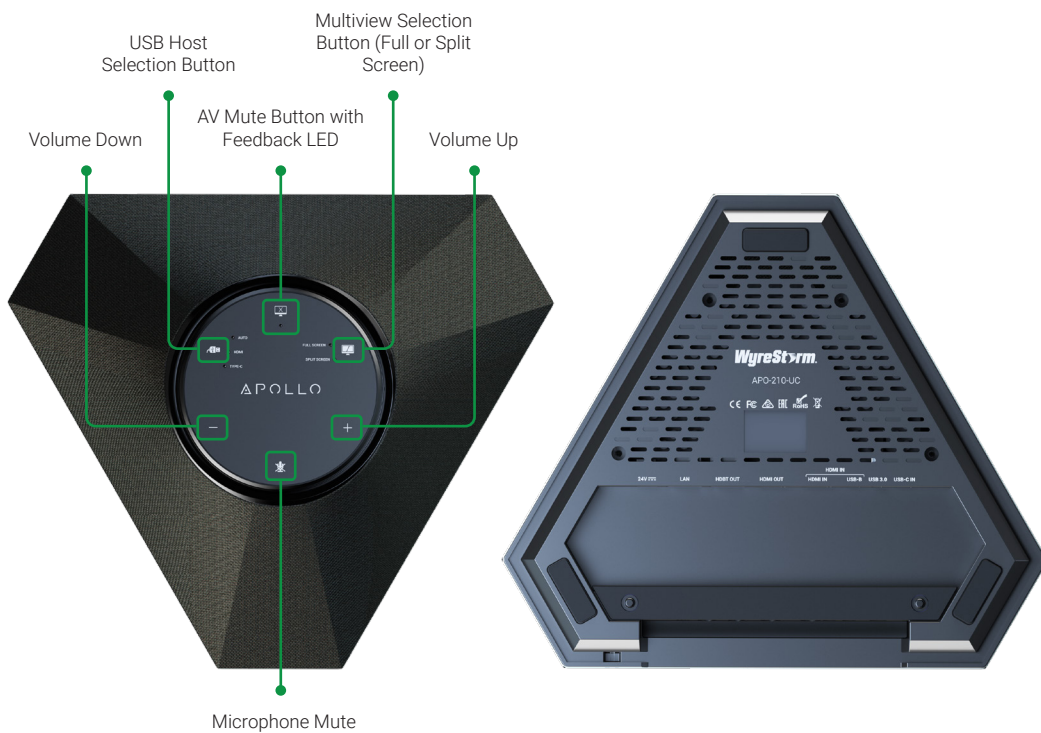

APO-200-UC | APO-210-UC