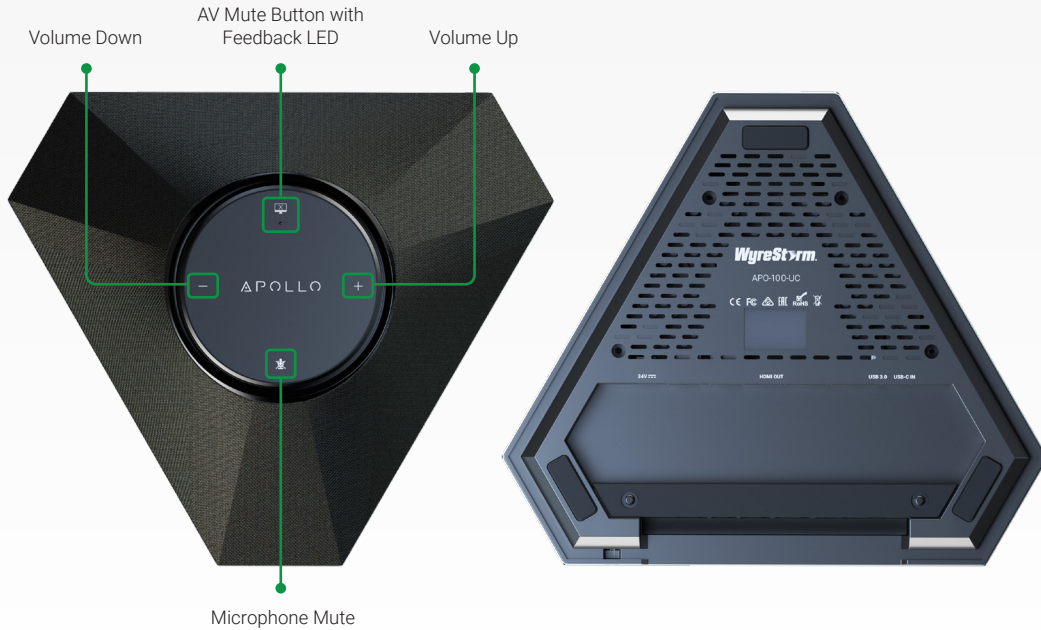

Apollo Series Integrated Conference
Speakerphone and Presentation Switcher

APO-100-UC | APO-200-UC | APO-210-UC

Specification Sheet

APO-100-UC