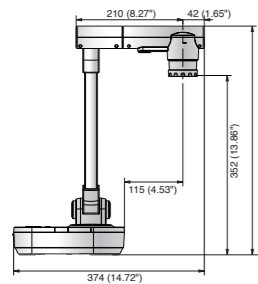

Dimensions

Unit : mm (inch)