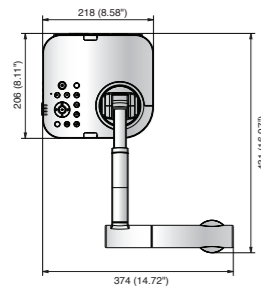

Dimensions

Unit : mm (inch)