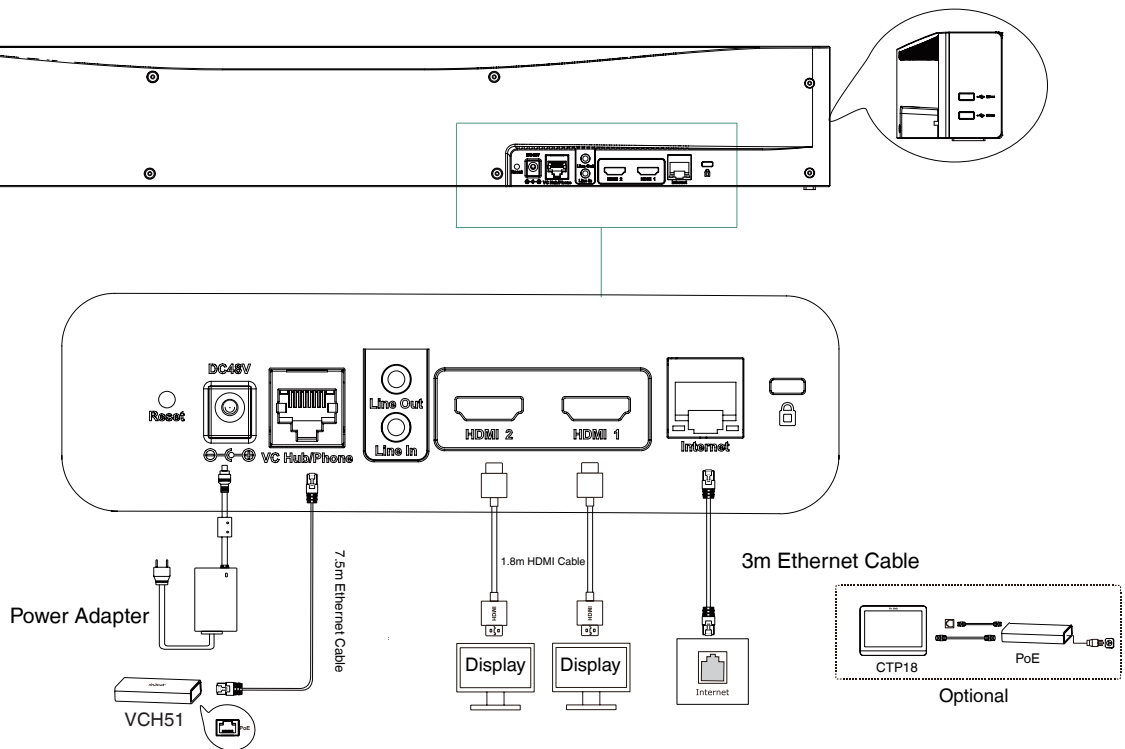

Connections

- 2 x HDMI output (CEC supported)
- HDMI input (through the VCH51 Sharing Kit)
- 1 x Line-in (3.5mm)
- 1 x Line-out (3.5mm)
- 2 x USB 2.0
- 1 x 10/100M/1000M Ethernet port

- 1 x Yealink extension port (RJ-45)
- 1 x Power port
- 1 x Security lock slot
- 1 x Reset slot

MeetingBar A30 Package

- Package contents:
 - MeetingBar A30 endpoint
 - 3m Ethernet cable
 - 2 x 1.8m HDMI cable
 - Mounting Bracket and Accessories
 - Power adapter
 - Quick Start Guide
 - Controller (optional):
 - CTP18 Touch Panel
 - VCR20 Remote Control
 - Content sharing(optional):
 - VCH51 Sharing Kit (HDMI/USB-C)^②
 - WPP20 Wireless Presentation Pod^③

Endpoint Connections

Note:

- If you connect a touch display device, you can operate the A30 either by remote control or touch control.
- If you connect a non-touch display device, you can only use the remote control.