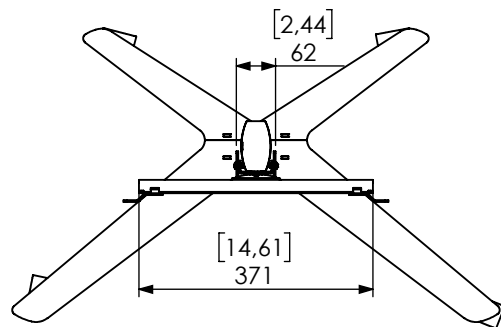

Technical drawing (mm/inch)
 K12-004-x SMS Icon M Mobile 1200 - 400x400 dimensions

SMART MEDIA
 SOLUTIONS