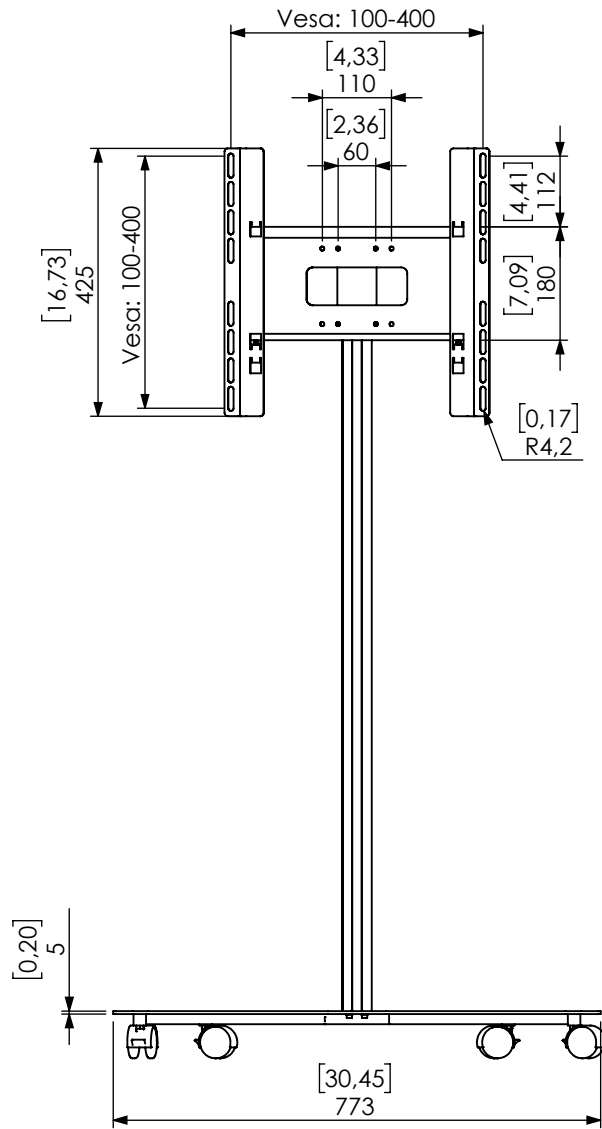

Technical drawing (mm/inch)
 K12-004-x SMS Icon M Mobile 1200 - 400x400 dimensions

SMART MEDIA
 SOLUTIONS