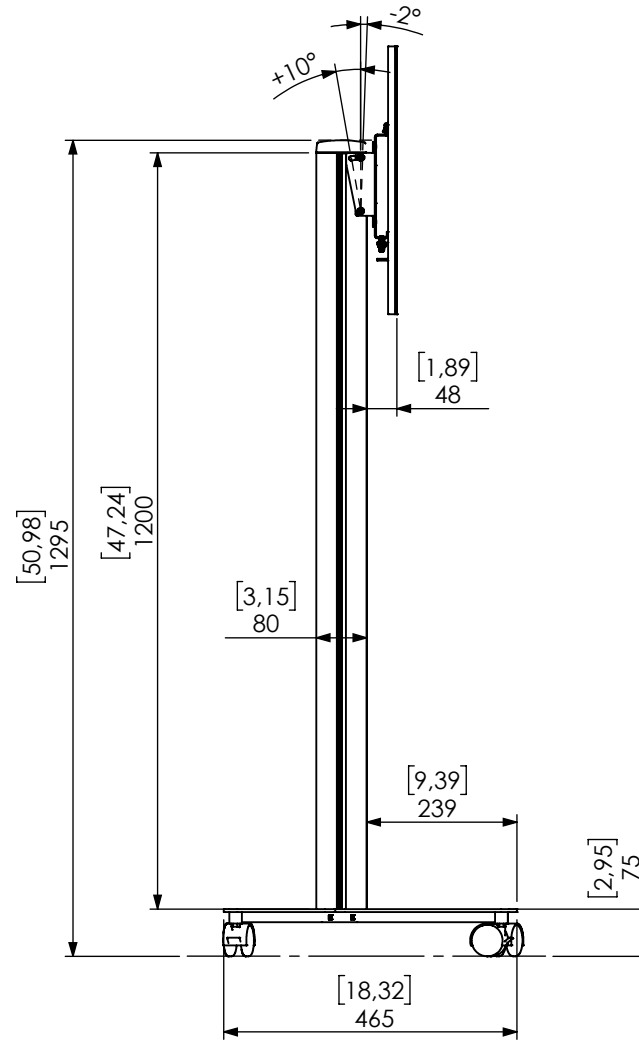

Technical drawing (mm/inch)
 K12-004-x SMS Icon M Mobile 1200 - 400x400 dimensions

SMART MEDIA
 SOLUTIONS