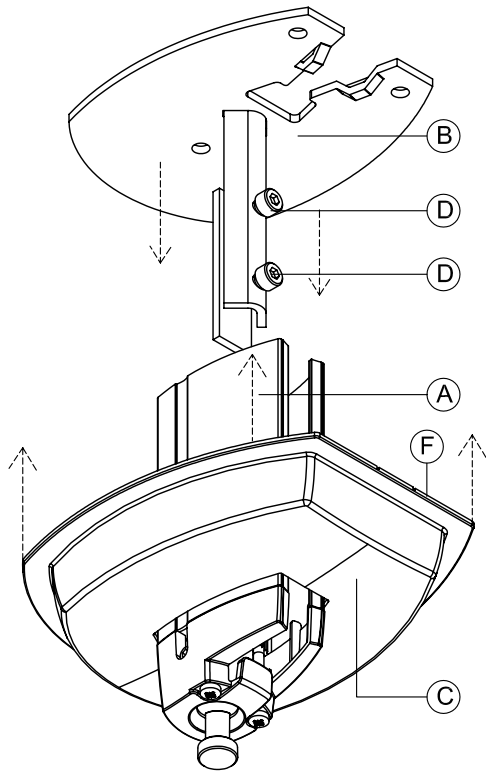

SMS PROJECTOR CLF INCLUDING SMS UNISLIDE

Contents		
A.	SMS Projector CL F main body	1
B.	Ceiling plate complete	1
C.	Plastic cover (for ceiling plate)	1
D.	Screw M5x18	1
E.	Spanner/ Key	2
F.	Double sided tape	4
G.	Allen Keys	2
H.	SMS Unislide	1
I.	Cable strap	2
J.	Ceiling Screws+washers (Not included)	
K.	Projector (Not included)	