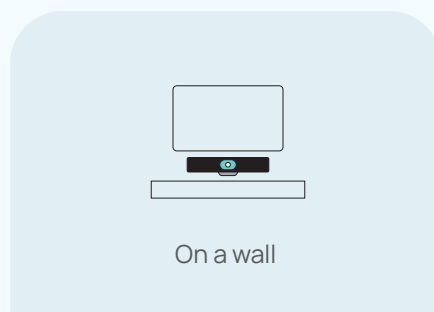

Yealink

Pro Meetings in a Simple Way

MeetingBar A10

For Small Space and Home Office

Compact design

Leading platforms

Quality audio and video

Wireless device mode

Remote device management

SIMPLE TO MAKE ROOM RIGHT

The Yealink MeetingBar A10 caters to all your small space meeting and home office needs. It is compact enough to fit in anywhere. You can set up within minutes and kick off your huddle space meeting in seconds.

MeetingBar A10 optimizes your small space design and minimizes visible cabling with diverse mounting options.

LEADING PLATFORMS WITHIN YOUR CHOICE

The MeetingBar A10 supports diverse video platform experiences. So no matter which platform you use, start your meeting right now!