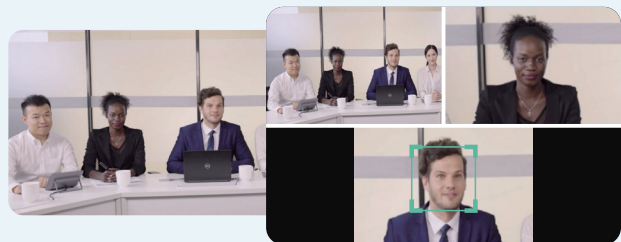

AI-POWERED VIEW, ALWAYS ON TRACK

Though compact, the bar packs powerful AI-enhanced video features. With 4k camera and 120° field of view, important moments are captured clearly.

Auto Framing

Auto Framing recognizes the number and the positions of attendees, framing everyone smoothly in the most appropriate view.

Speaker Tracking

Speaker Tracking frames a real-time close-up on the speaker, bringing a vivid face-to-face meeting experience.

Smart Gallery (Zoom Only)

Smart gallery displays one panoramic view, and two individual view of the current and last active speaker. This allows to display the group more clearly to remote attendees.