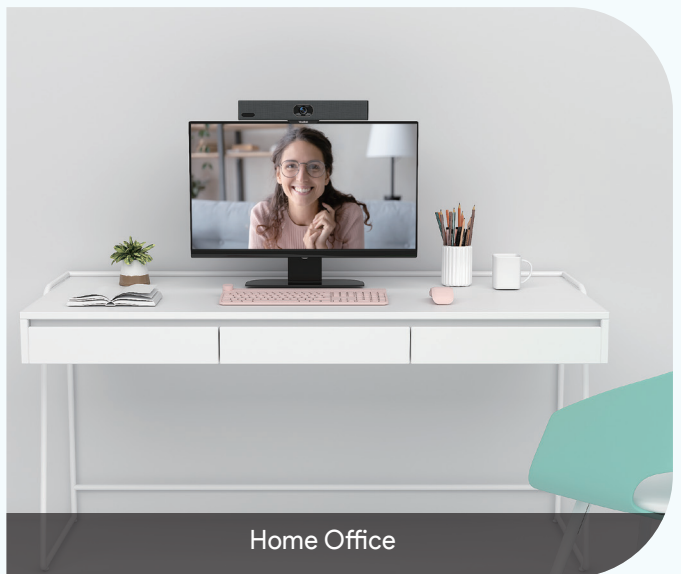

Yealink

Pro Meetings in a Simple Way

MeetingBar A10

For Small Space and Home Office

Compact design

Leading platforms

Quality audio and video

Wireless device mode

Remote device management

SIMPLE TO MAKE ROOM RIGHT

The Yealink MeetingBar A10 caters to all your small space meeting and home office needs. It is compact enough to fit in anywhere. You can set up within minutes and kick off your huddle space meeting in seconds.

MeetingBar A10 optimizes your small space design and minimizes visible cabling with diverse mounting options.

LEADING PLATFORMS WITHIN YOUR CHOICE

The MeetingBar A10 supports diverse video platform experiences. So no matter which platform you use, start your meeting right now!

AI-POWERED VIEW, ALWAYS ON TRACK

Though compact, the bar packs powerful AI-enhanced video features. With 4k camera and 120° field of view, important moments are captured clearly.

Auto Framing

Auto Framing recognizes the number and the positions of attendees, framing everyone smoothly in the most appropriate view.