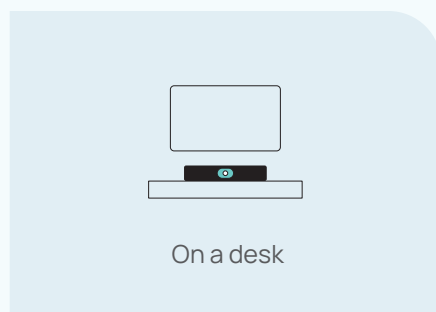

Yealink

Pro Meetings in a Simple Way

MeetingBar A10

For Small Space and Home Office

Compact design

Leading platforms

Quality audio and video

Wireless device mode

Remote device management

SIMPLE TO MAKE ROOM RIGHT

The Yealink MeetingBar A10 caters to all your small space meeting and home office needs. It is compact enough to fit in anywhere. You can set up within minutes and kick off your huddle space meeting in seconds.

MeetingBar A10 optimizes your small space design and minimizes visible cabling with diverse mounting options.

LEADING PLATFORMS WITHIN YOUR CHOICE

The MeetingBar A10 supports diverse video platform experiences. So no matter which platform you use, start your meeting right now!

Built-in 8 MEMS mic. array

Full-duplex audio

AI-enhanced noise cancellation

A CLEAN DESK

MeetingBar A10 creates an entirely wireless meeting experience with the WPP30 presentation pod. Not only content sharing but also device mode can be wireless. Reduce clutter, reduce stress. Having a tidy workplace is always rewarding.