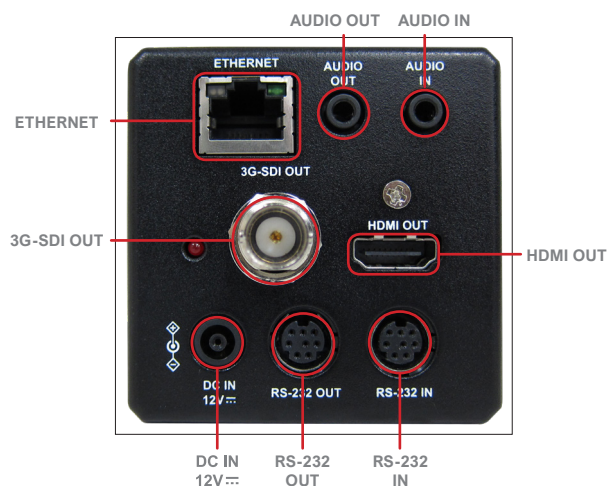

IP Streaming Format

Stream	1	2	3
Settings	H.265	H.264	H.264
Resolution	1080p/720p	1080p/720p	D1
Frame Rate	59.94 Hz	59.94/29.97	29.97
	50 Hz	50/25	25
Bit Rate	20000 kbps~2000 kbps	20000 kbps~2000 kbps	5000 kbps~512 kbps
Audio Transmission	AAC/G.711		
PoE+	Yes		

Product Specifications

Sensor	1/2.5" 8MP CMOS	Image Flip	Yes
Video Format	Resolution : 1080p/720p Frame Rate : 59.94/50/29.97/25	Preset Positions	256
Video Output (HD) Interface	3G-SDI, HDMI, Ethernet	Multiple Video Stream	H.265 1080p 59.94fps H.264 1080p 59.94fps H.264 D1 29.97fps
Optical Zoom	30x	Audio Compression Format	G.711 / AAC
Horizontal Viewing Angle	68°	Camera Control Interface	RS-232 / Ethernet
Aperture	F1.5 ~ F3.4	Camera Control Protocol	VISCA / PELCO D / ONVIF
Focal Length	4.6mm ~ 135mm	Tally Light	Yes
Shutter Speed	1/8 ~ 1/10,000 sec	PoE	PoE+ (IEEE802.3at)
Minimum Object Distance	1.5m (Wide/Tele)	Video Stream	RTSP / RTMP / MPEG-TS
Video S/N Ratio	> 50dB	Video Compression	H.265 / H.264
Minimum Illumination	1.0 lux (F1.5, 50IRE, 30fps)	Audio in	Line In/Mic In, Phone Jack 3.5mm x1
Focus System	Auto, Manual	Audio Out	Line Out, Phone Jack 3.5mm x1 Ethernet / SDI / HDMI
Gain Control	Auto, manual	DC In	12V +/- 20%
White Balance	Auto, manual	Power consumption	Power On : 7.9W Standby : 4.6W
Exposure Control	Auto, manual	Weight	1 kg
WDR	Yes	Dimension	170 x 67 x 67 mm
3D NR	Yes		

I/O CONNECTIONS