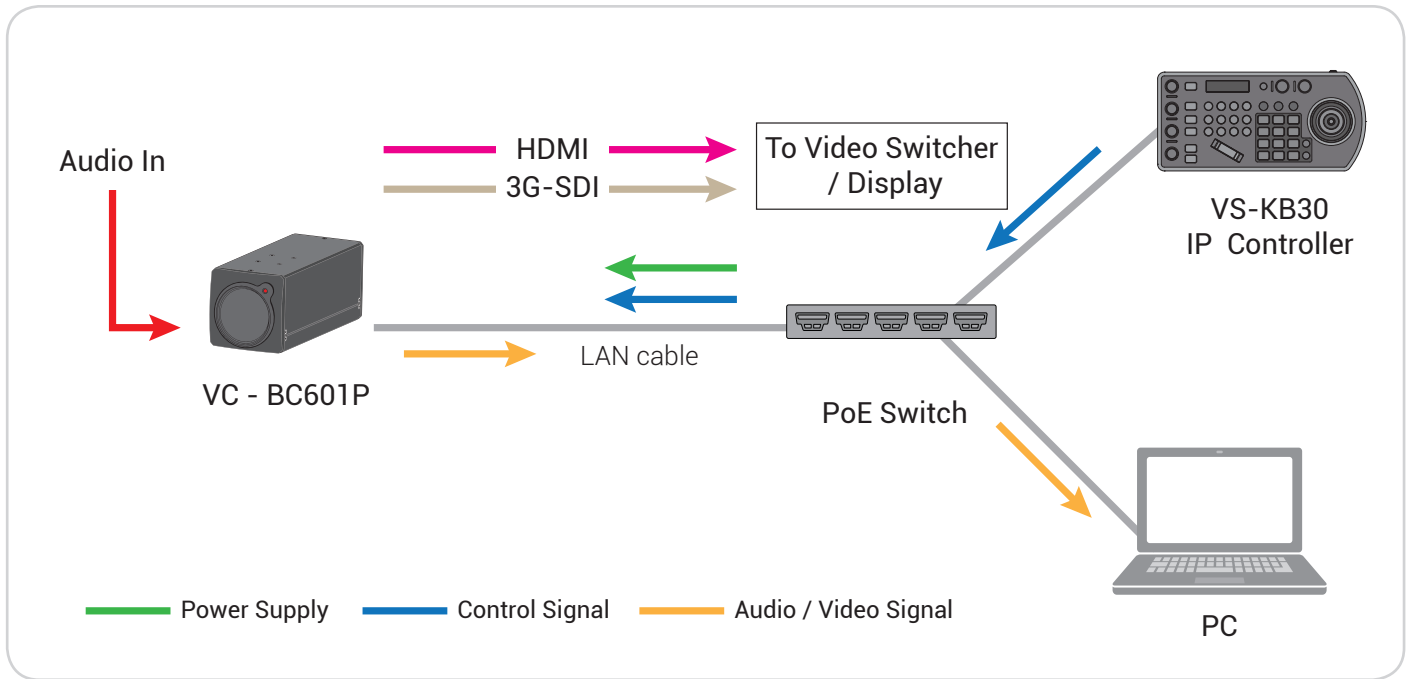

Single Camera Connection