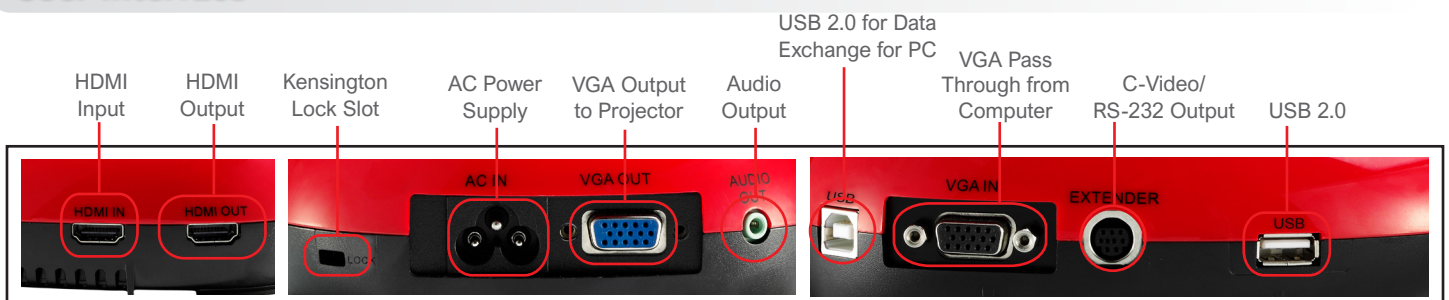

User Interface

Lumens®

Lumens Integration, Inc.
4116 Clipper Court
Fremont, CA, 94538
Phone: +1-866-600-0988
Fax: +1-510-252-1389

Lumens Europe
De Nayerstraat 17 9470
Denderleeuw Belgium
Phone: +32-473-58-38-95
Fax: +32-2-452-76-00

www.MyLumens.com