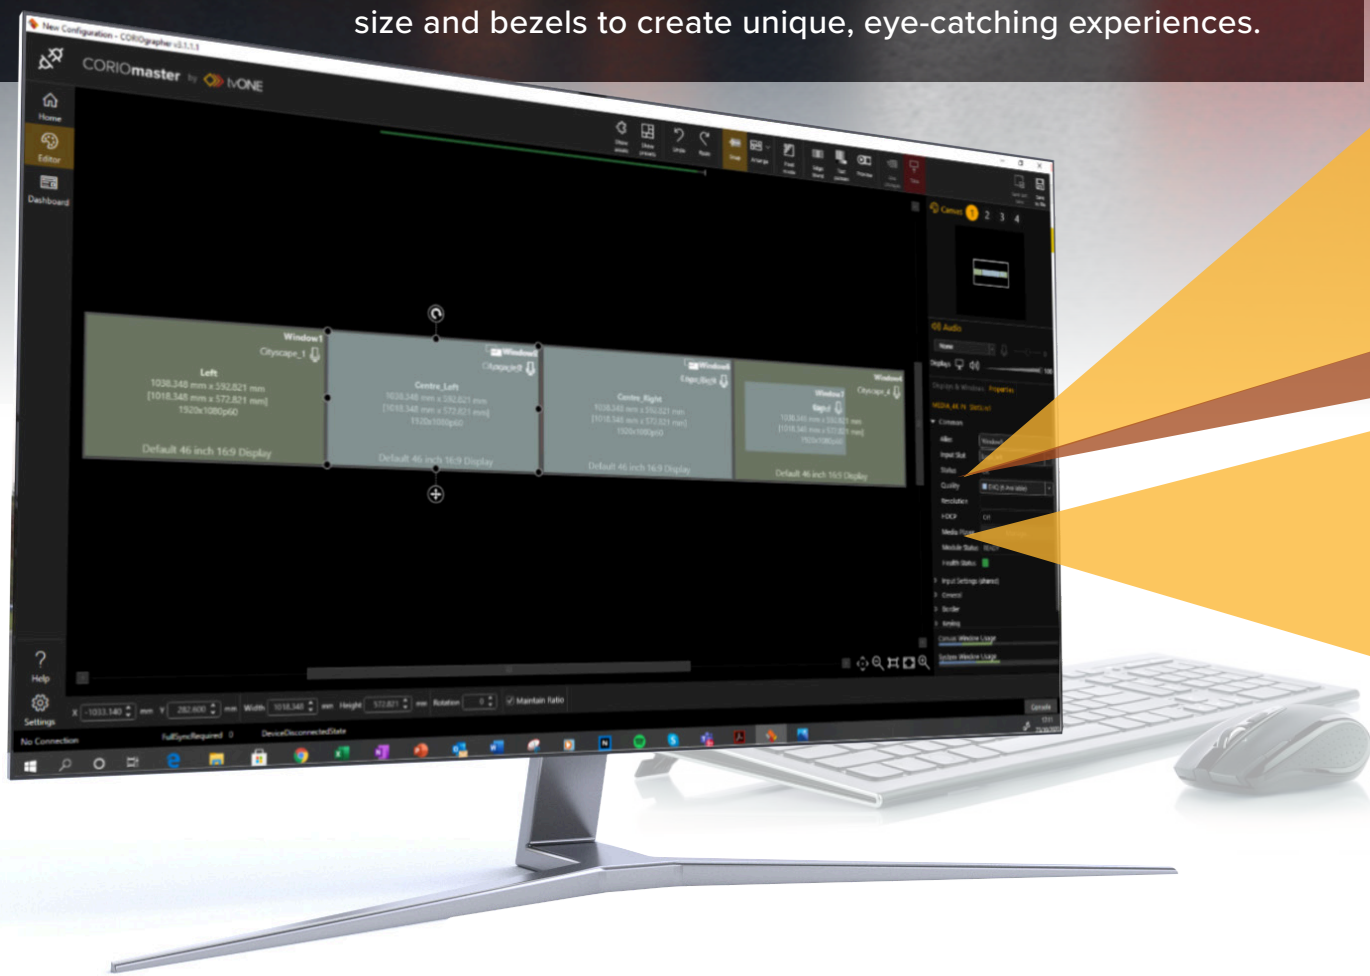

“The video wall in the entrance area is our showcase for what is happening in the University. CORIOmaster has given us unique flexibility – we can use each screen as an individual display, or combine all four into one massive, and hugely impressive, 16K resolution show screen.”

Ian Mason,
Warwick University, UK

BREAKING NEWS

CORIOgrapher

Let your creativity go wild! Rotate sources and displays with complete 360° rotation, mix and match display types, create overlaps or edge-blends and automatically correct for display size and bezels to create unique, eye-catching experiences.

Wall Editor

Our new UI design makes it easy to create layouts, map sources and animate transitions with incredible ease. With CORIOgrapher, build the wall you want, not just the one you can.

Video Sync

Play up to 8 clips in perfect synchronization for expansive video experiences.