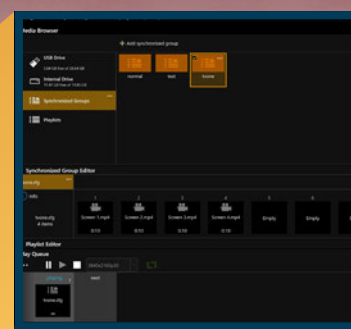

Video Sync

Play up to 8 clips in perfect synchronization for expansive video experiences.