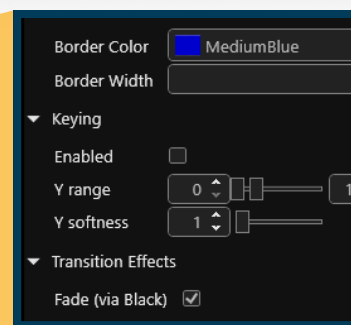

Keying

Use luma keying to overlay sources with full control over the key value and softness.