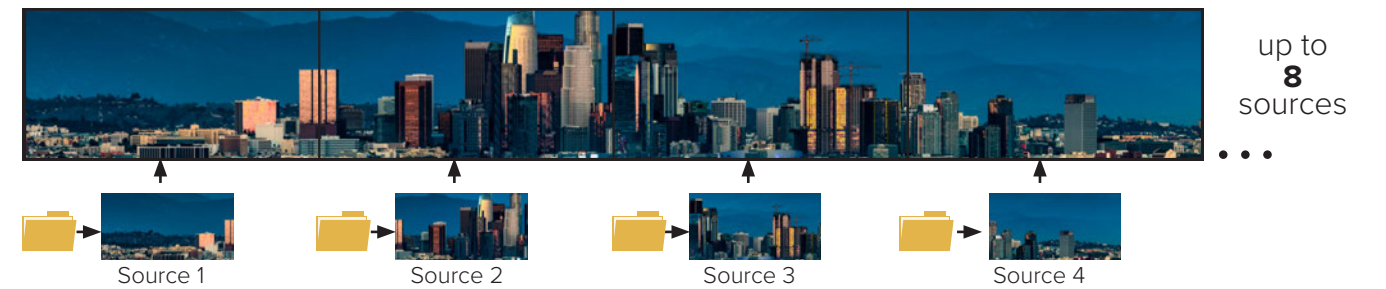

NEW FEATURES

Synchronized Playback

The Dual 4K Streaming and Media input module can now simultaneously play up to eight reliable, synchronized media clips onto ultra-wide video canvasses. This allows you to get creative and go beyond 4K resolutions to boost revenues, entertain and multi-purpose your installations. Additionally, use our FTP integration tools to improve workflow efficiencies.