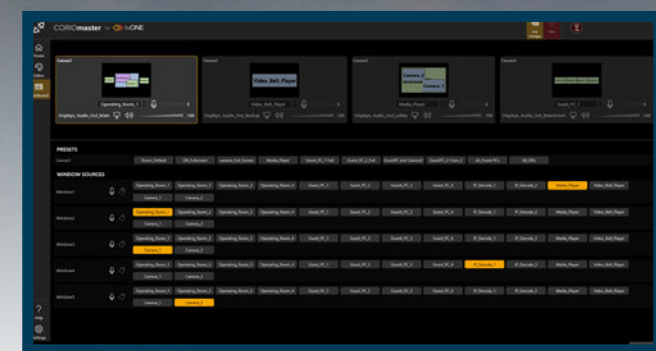

BREAKING NEWS

CORIOgrapher

Let your creativity go wild! Rotate sources and displays with complete 360° rotation, mix and match display types, create overlaps or edge-blends and automatically correct for display size and bezels to create unique, eye-catching experiences.

Wall Editor

Our new UI design makes it easy to create layouts, map sources and animate transitions with incredible ease. With CORIOgrapher, build the wall you want, not just the one you can.

Video Sync

Play up to 8 clips in perfect synchronization for expansive video experiences.

Keying

Use luma keying to overlay sources with full control over the key value and softness.

Dashboard

View all of your presets and sources across all four canvasses for simple and effective control.

Third Party Custom Control

Create custom control environments for your CORIOmaster using our RESTful API or choose to take control using our app, plug-ins or button control panel.