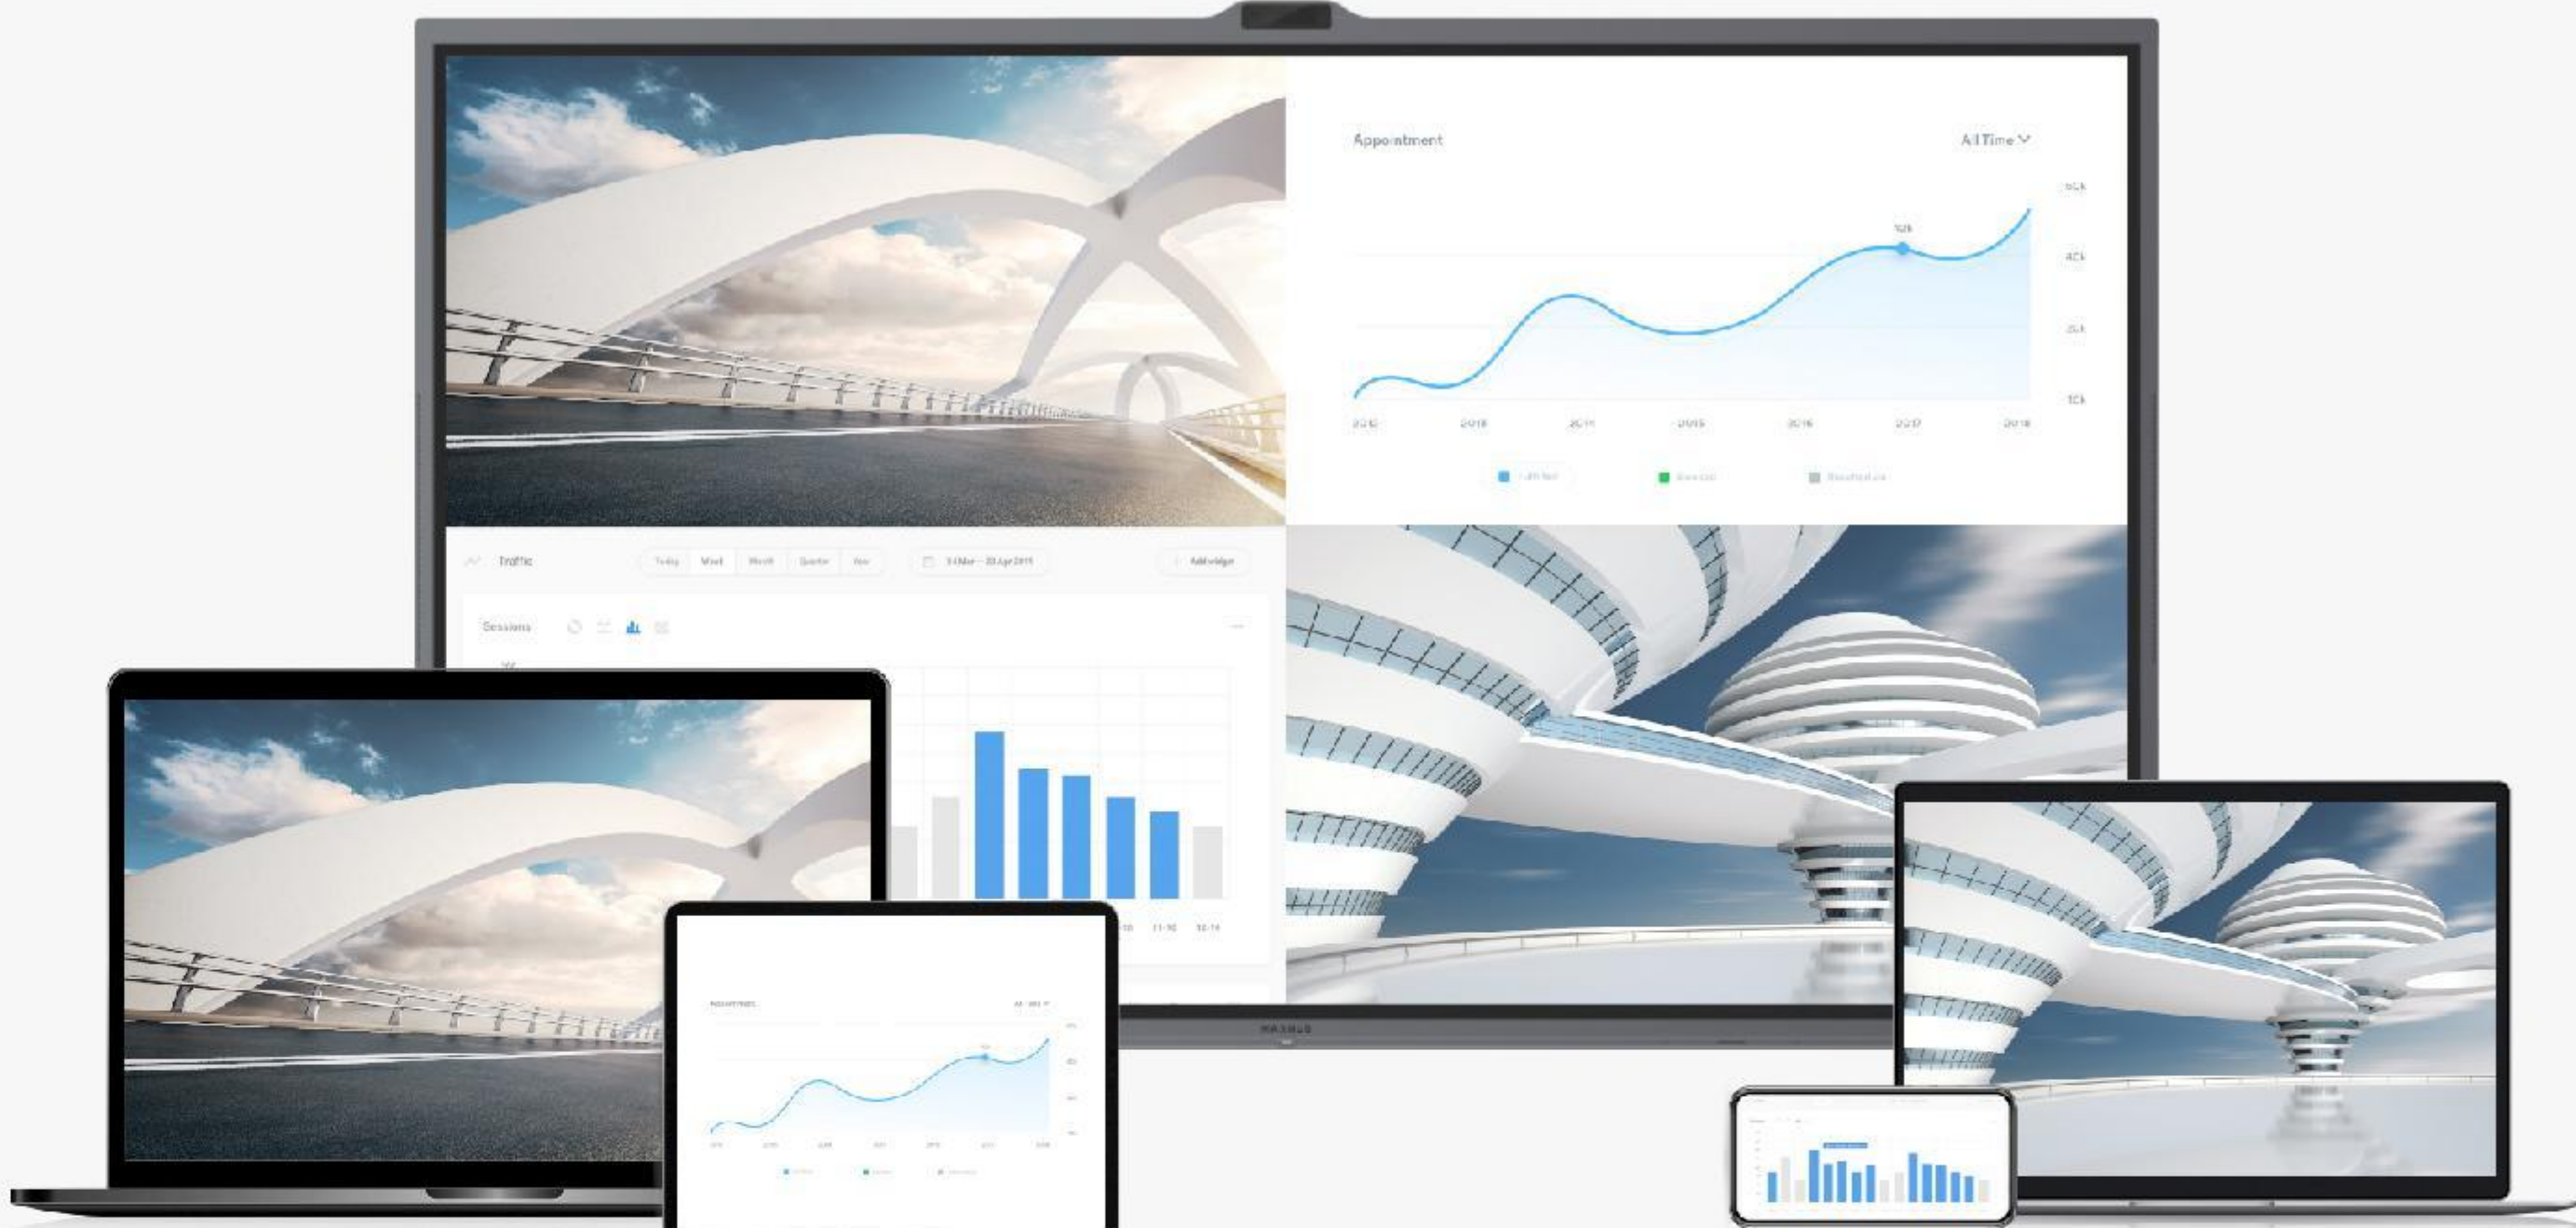

MAXHUB Collaboration Display

The V6 ViewPro Series

MAXHUB

The Excellent Way to Collaborate

The MAXHUB V6 ViewPro Series has set a new standard in professional audiovisual collaboration. Agile organizations can experience next-level video conferencing, which gives a different view of work.

Picture-Perfect Performance

4K display
90% NTSC color gamut
 $\Delta E \leq 2$ high-color accuracy display
Anti-glare tempered glass
Zero parallax

With high-color gamut and ultra-HD 4K display, experience 1.07 billion colors in brilliant detail, promising a professional presentation every time. Zero-bonding technology effectively reduces air refraction and parallax for enhanced visual clarity.

Easy, Wireless Screen-Sharing

Wireless screen share Reverse touch control Split screen display

MAXHUB Share supports wireless screen sharing from up to 4 devices simultaneously with up to 4K resolution and low latency. The V6 ViewPro Series allows for greater flexibility during presentations, so you can turn pages and annotate directly on the touchscreen or manage the panel from your own device while seated.

Reverse touch control

Split screen display

Efficient Brainstorming

Nurture unrestrained, creative brainstorming while efficiently capturing your team's ideas using the whiteboard, which starts up with just one click. Equipped with 20 touch points, the device supports two people writing simultaneously and comes with a variety of pre-installed graphic templates. Smart Optical Character Recognition (OCR) technology allows you to easily convert handwritten text to print.