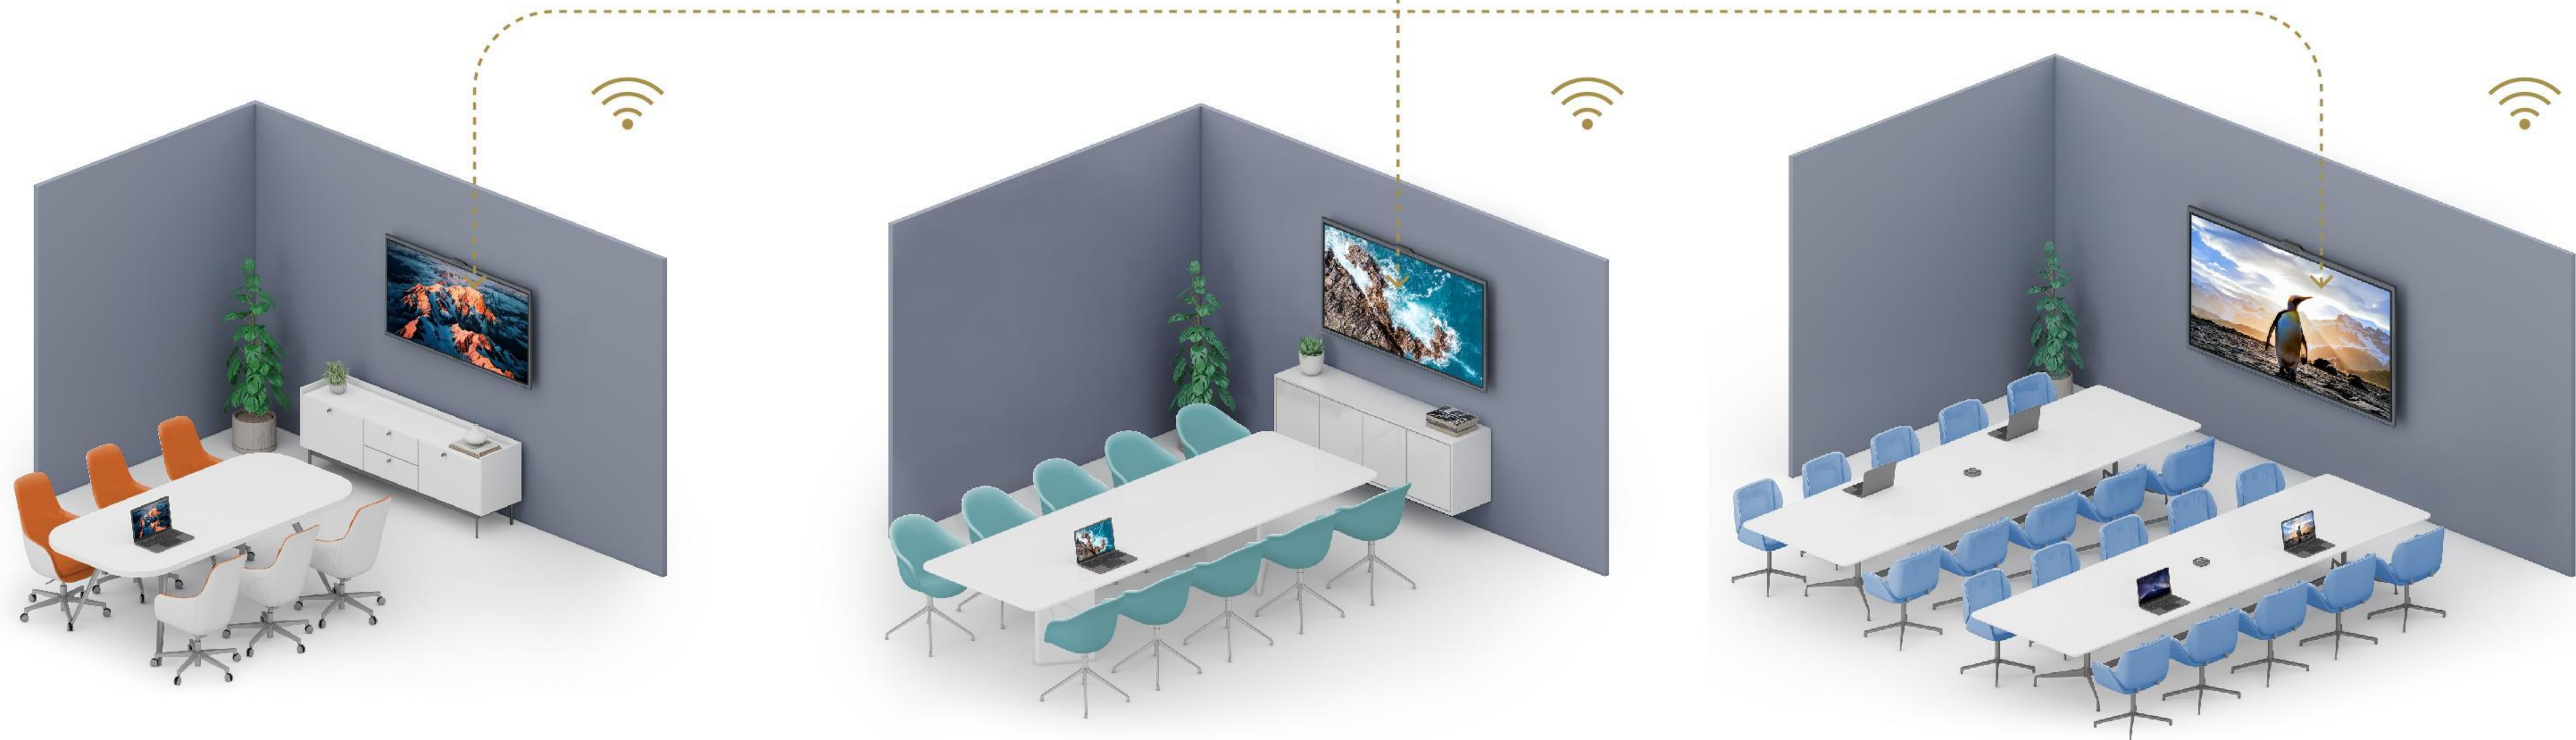

Instant Device Access and Management

IT teams can easily access and manage your MAXHUB devices instantly through the cloud.

Remotely update device firmware, turn the screen on/off, install apps, deliver a message to all panels, and more using the pre-installed MAXHUB device-management app.