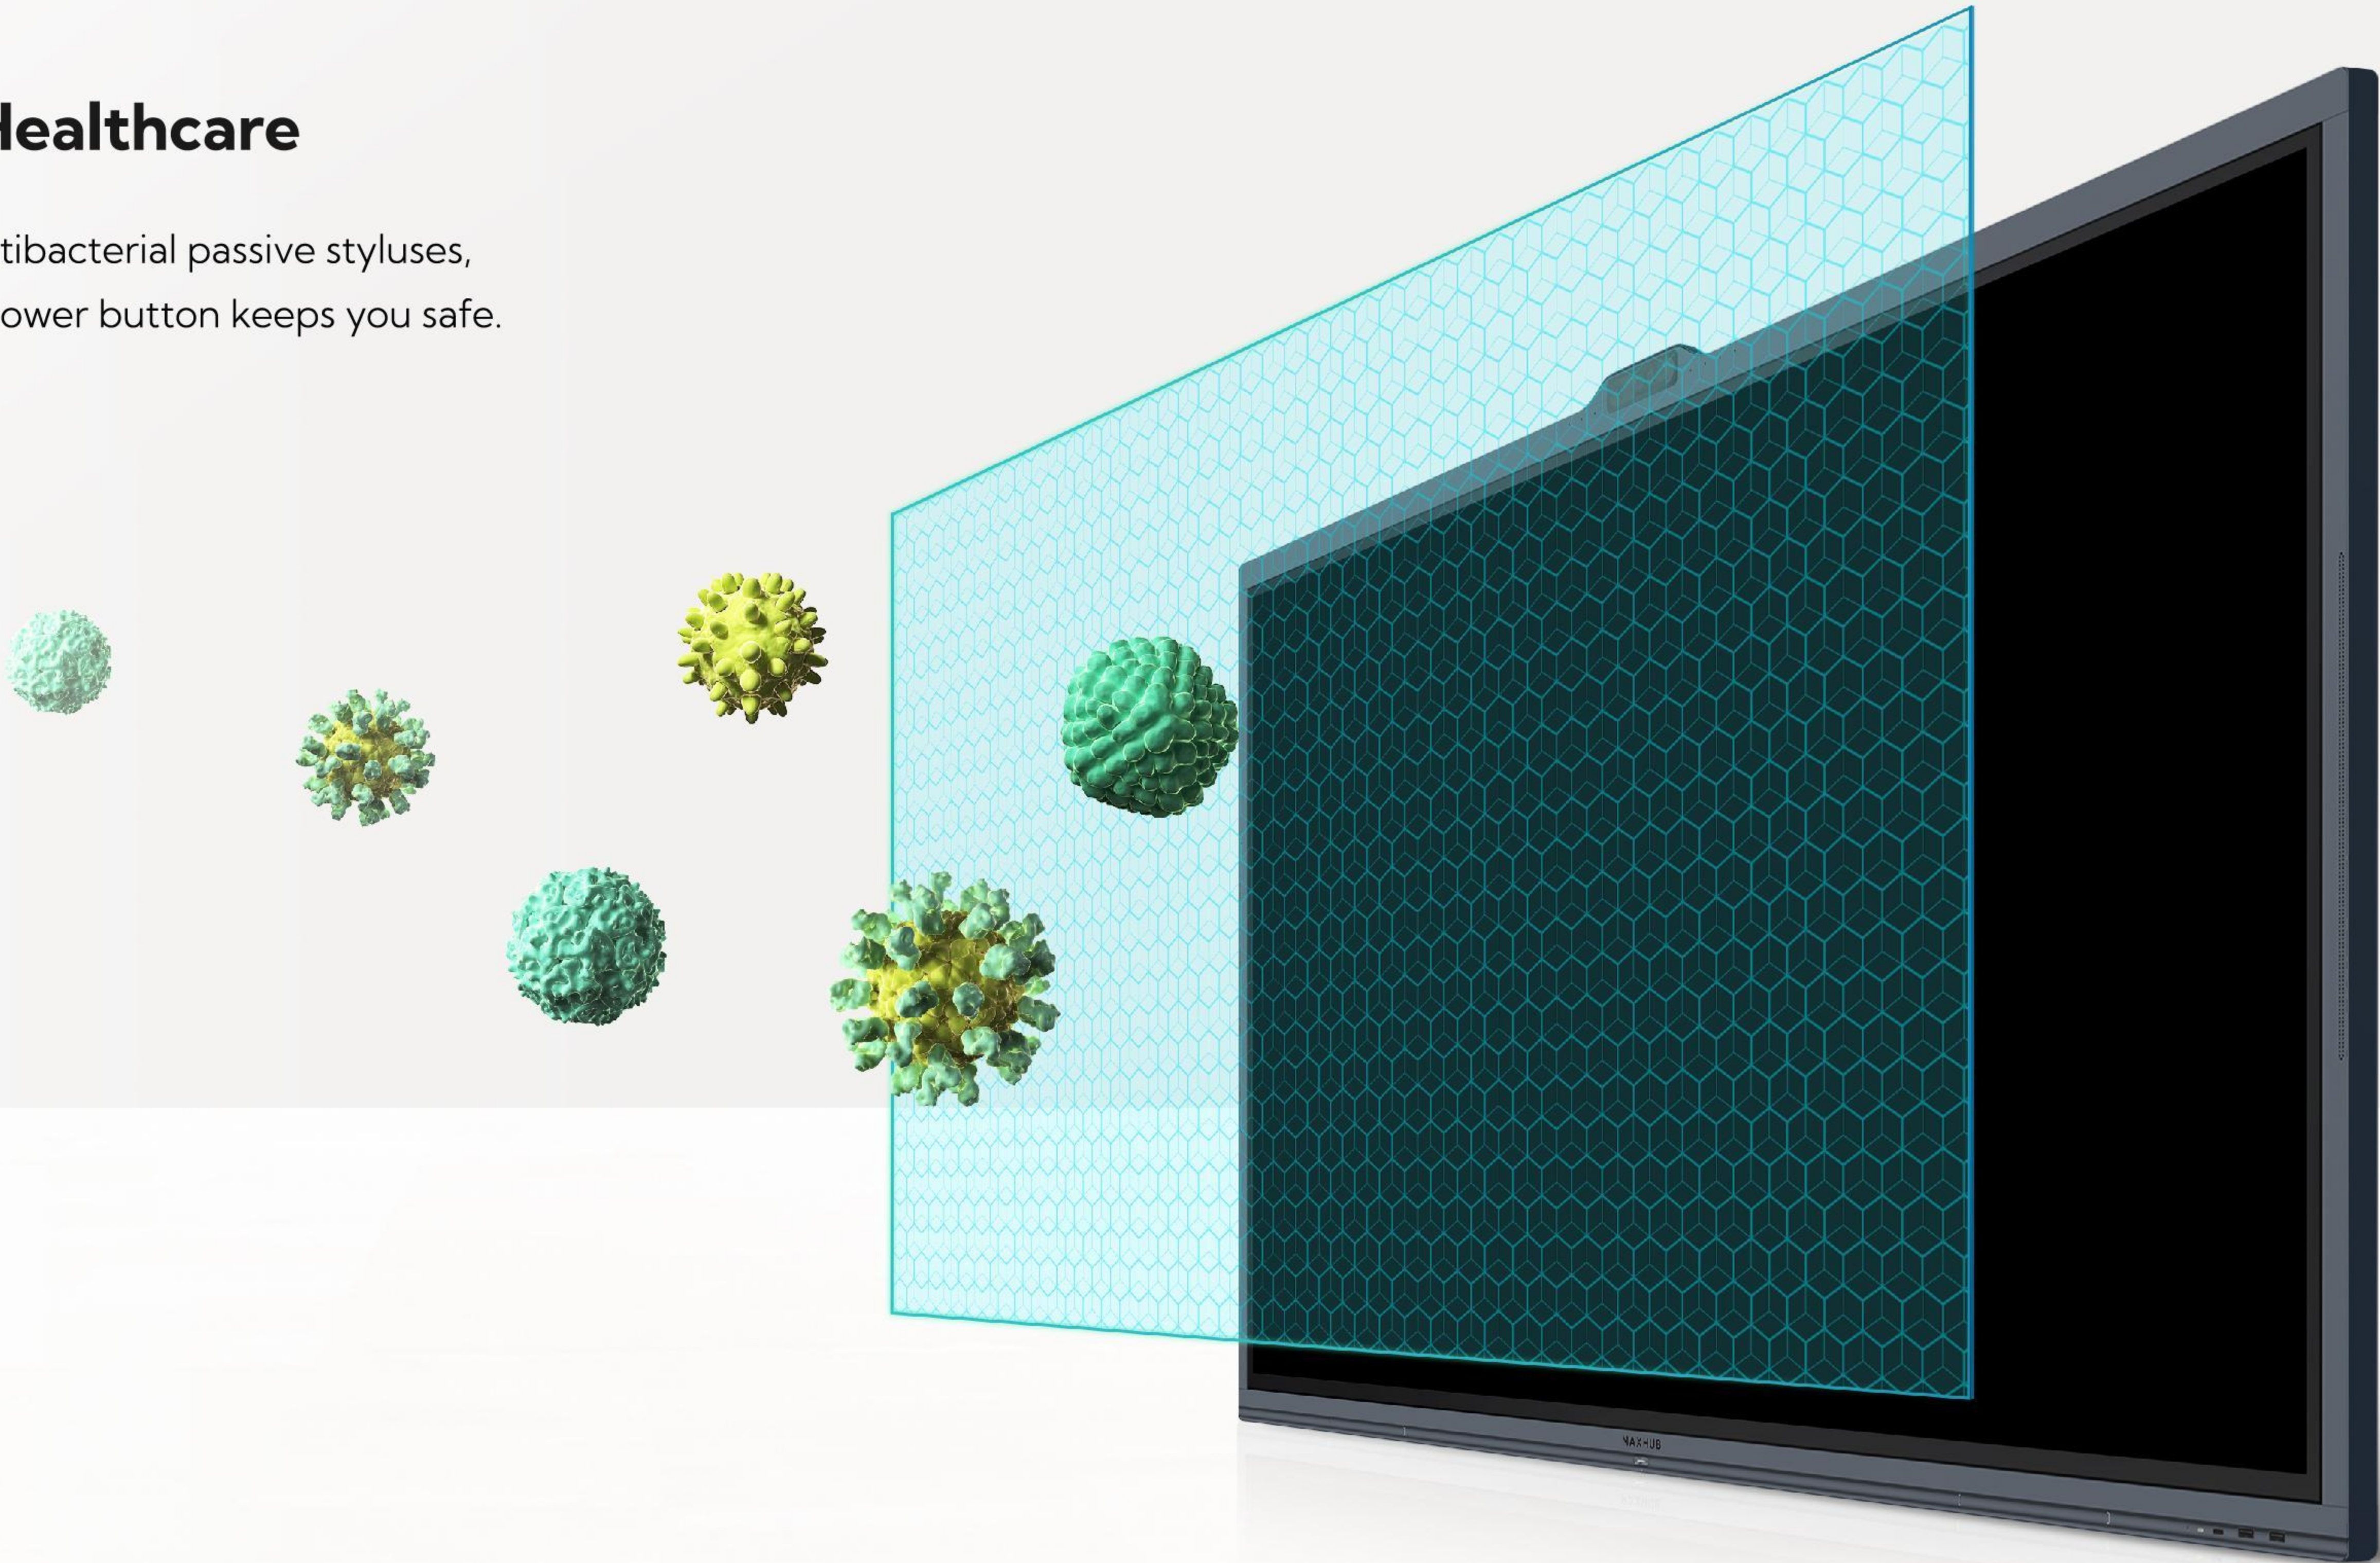

Prioritizing Healthcare

Antibacterial glass, antibacterial passive styluses, and an antibacterial power button keeps you safe.