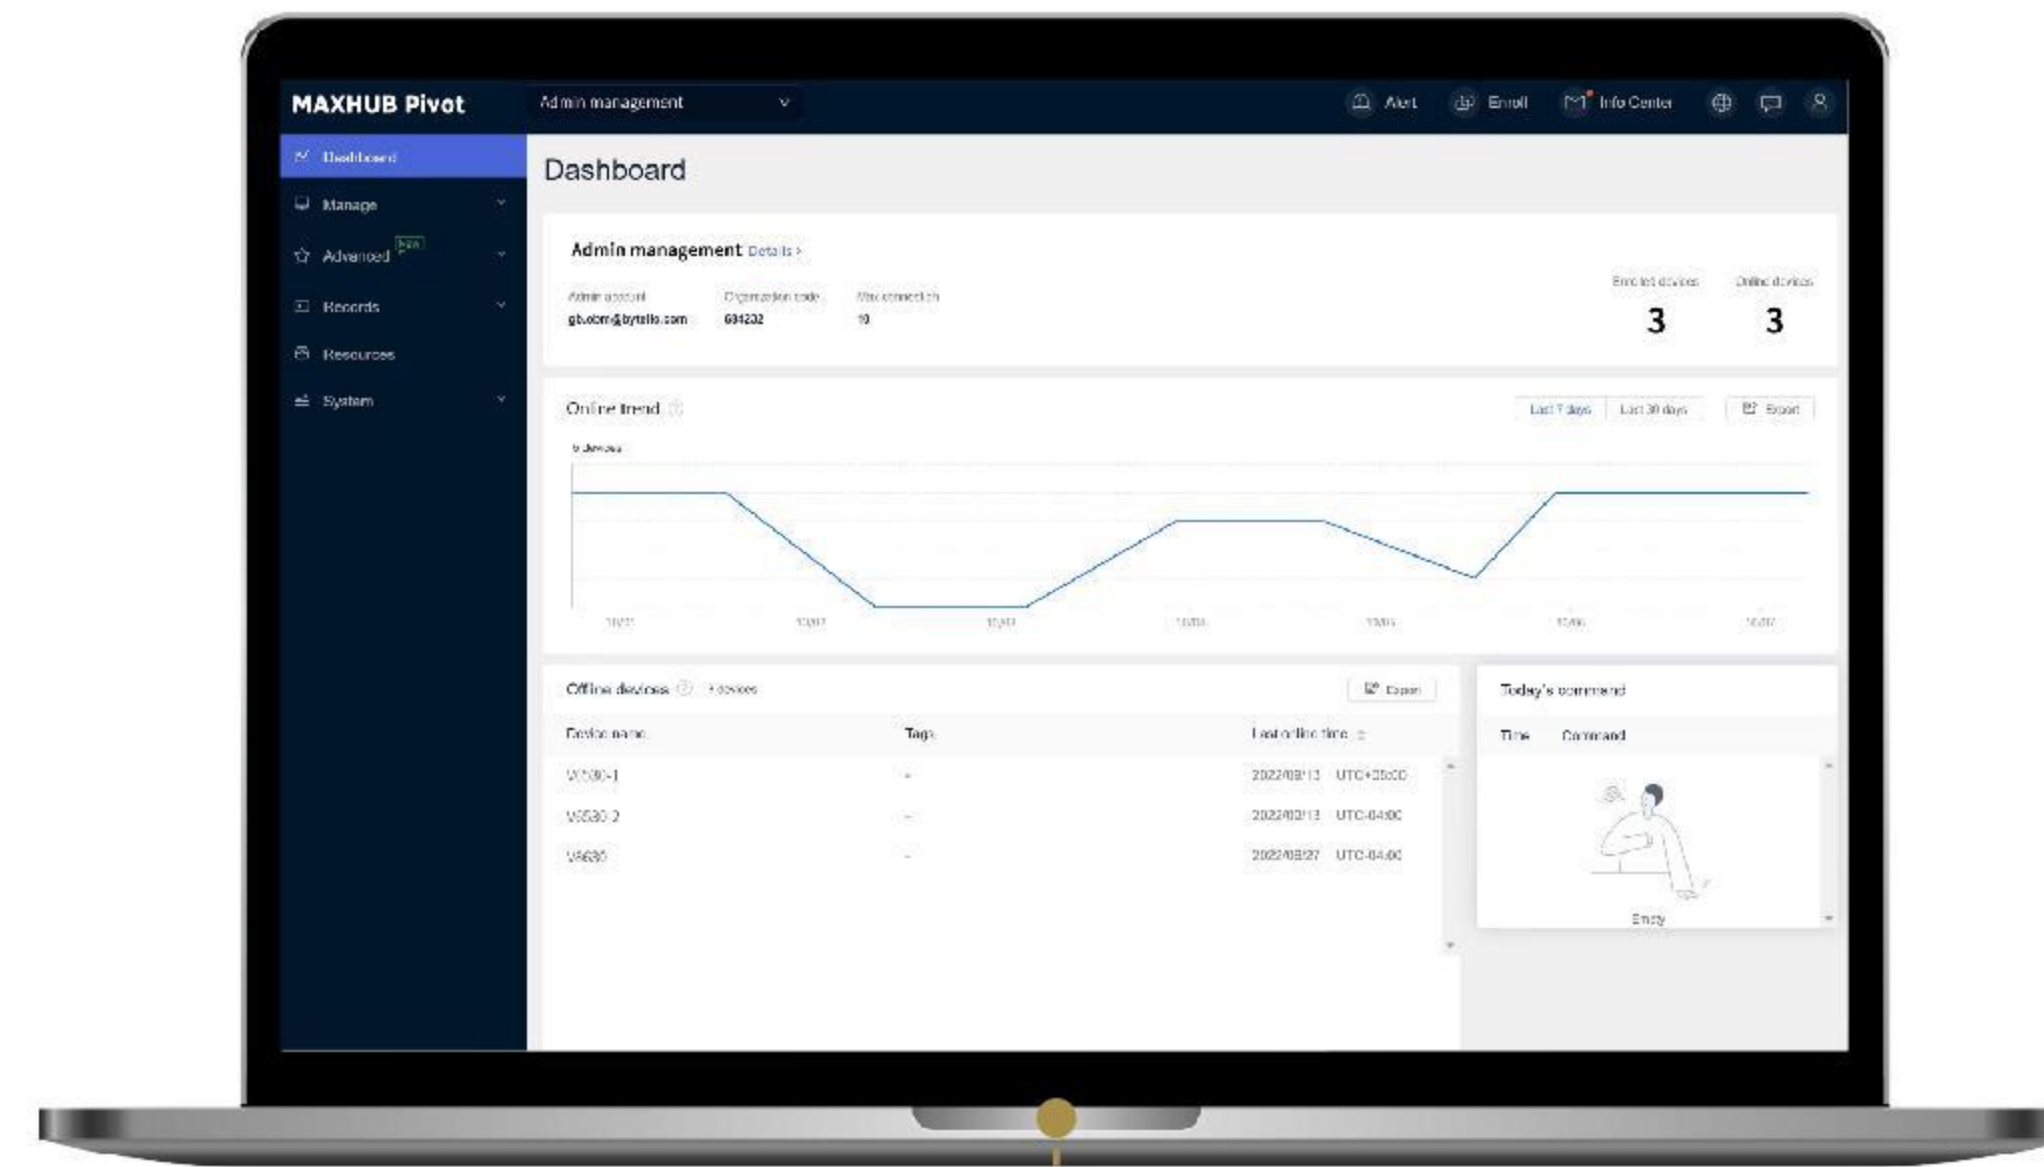

Sustainability in Design

ENERGY STAR-certified, the MAXHUB V6 ViewPro Series helps you protect the environment and save costs.

Instant Device Access and Management

IT teams can easily access and manage your MAXHUB devices instantly through the cloud.

Remotely update device firmware, turn the screen on/off, install apps, deliver a message to all panels, and more using the pre-installed MAXHUB device-management app.

Easy Feature Access With MAXHUB OS 6.0

MAXHUB OS 6.0 provides easy access to whiteboarding, video conferencing apps, and wireless projection. Users can personalize the customizable homepage for a tailored user experience, and join a scheduled meeting with just one click thanks to the integrated calendar design.

Application Scenarios

- 01 Small huddle rooms
- 02 Medium-sized meeting rooms
- 03 Large boardrooms

Specification

Display

Model	V6530	V8630
Diagonal Size(inch)	65	86
Backlight	Direct-lit LED	Direct-lit LED
Panel Technology	VA	VA
Aspect Ratio	16 : 9	16 : 9
Resolution	3840 x 2160	3840 x 2160
Response Time	6.5ms	8ms
Refresh Rate	60Hz	60Hz
Brightness(typ)	350cd/m ²	350cd/m ²
Contrast Ratio	5000 : 1	4000 : 1
Viewing Angle	178°/178°	178°/178°
Color Gamut(typ)	90% NTSC	90% NTSC
Display Orientation	Landscape	Landscape
Operation Hour	16/7	16/7