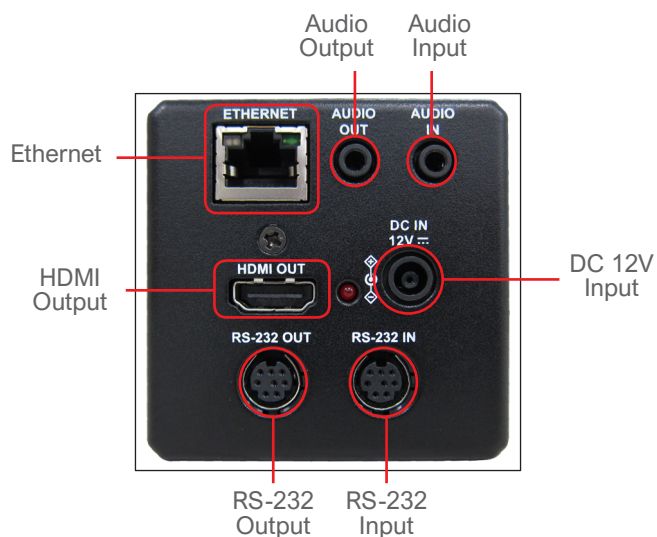

IP Streaming Format

Stream	1	2	3
Settings	H.265	H.264	H.264
Resolution	4K/1080p/720p	1080p/720p	D1
Frame Rate	59.94 Hz	59.94/29.97	29.97
	50 Hz	50/25	25
Bit Rate	20000 kbps~2000 kbps	20000 kbps~2000 kbps	5000 kbps~512 kbps
Audio Transmission	AAC/G.711		
PoE+	Yes		

Product Specifications

Sensor	1/2.5" 8MP CMOS
Video Format	Resolution : 4K/1080p/720p Frame Rate : 59.94/50/29.97/25
Video Output (HD) Interface	HDMI 2.0, Ethernet
Optical Zoom	30x
Horizontal Viewing Angle	68°
Aperture	F1.5 ~ F3.4
Focal Length	4.6mm ~ 135mm
Shutter Speed	1/8 ~ 1/10,000 sec
Minimum Object Distance	1.5m (Wide/Tele)
Video S/N Ratio	> 50dB
Minimum Illumination	1.0 lux (F1.5, 50IRE, 30fps)
Focus System	Auto, Manual
Gain Control	Auto, manual
White Balance	Auto, manual
Exposure Control	Auto, manual
WDR	Yes
3D NR	Yes

Image Flip	Yes
Preset Positions	256
Multiple Video Stream	H.265 4K 59.94fps H.264 1080p 59.94fps H.264 D1 29.97fps
Audio Compression Format	G.711 / AAC
Camera Control Interface	RS-232 / Ethernet
Camera Control Protocol	VISCA / PELCO D / ONVIF
Tally Light	Yes
PoE	PoE+ (IEEE802.3at)
Video Stream	RTSP / RTMP / MPEG-TS
Video Compression	H.265 / H.264
Audio in	Line In/Mic In, Phone Jack 3.5mm x1
Audio Out	Line Out, Phone Jack 3.5mm x1 Ethernet / HDMI
DC In	12V +/- 20%
Power Consumption	Power On : 8.8W Standby : 2.4W
Weight	1 kg
Dimension	170 x 67 x 67 mm

I/O CONNECTIONS