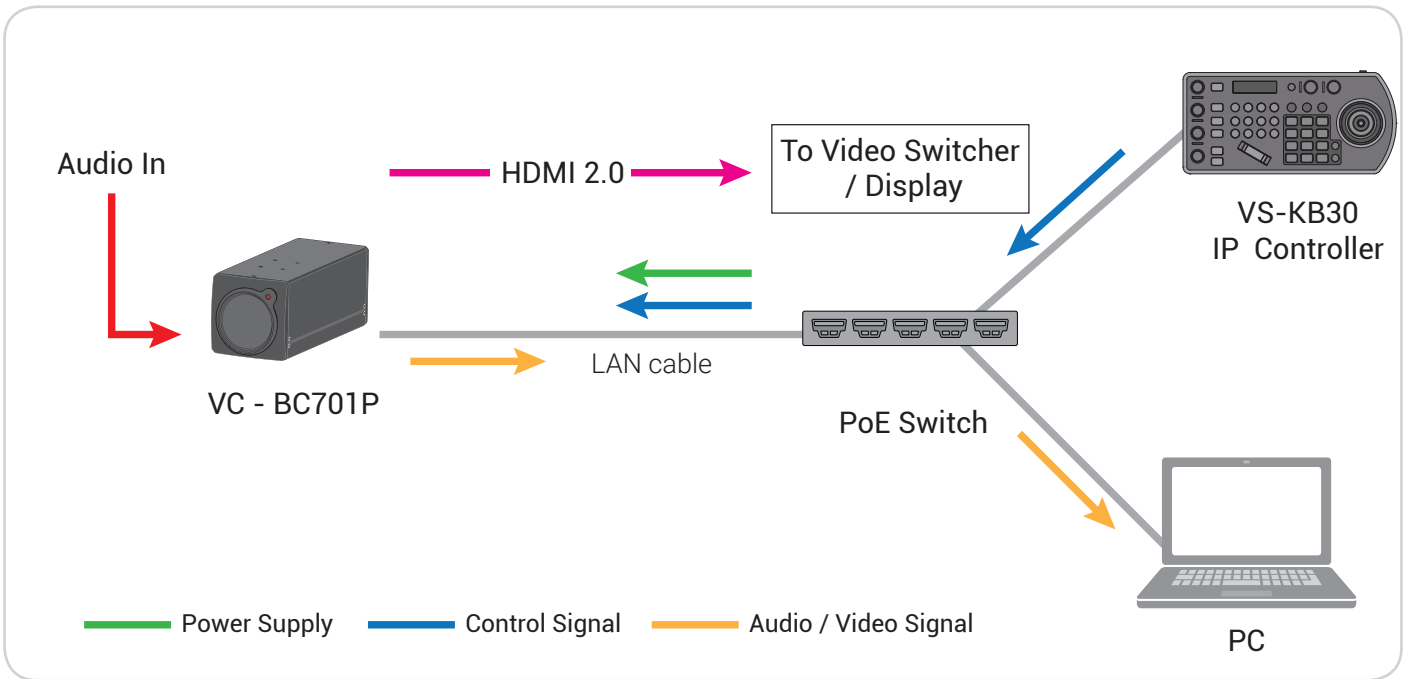

Single Camera Connection